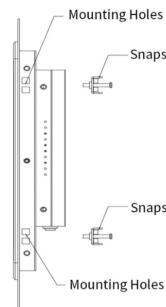

Power

Power Supply	100-240V AC;
Working Power (V)	12
Power Consumption (W)	<48
Stand-By Consumption (W)	<1

Touch Panel

Touch Technology	Projected Capacitive
Touch Connector	USB
Surface Hardness	7

External Connectors

12v DC IN	x1	HDMI	x1
COM RS232	x1	USB 3.0	X1
RJ45 Ports	x1	F_Mic	x1
F_OUT	x1	USB 2.0	X3

Included in the Delivery

Manual	x1	Power Supply	x1
Mounting Snaps	X4	WIFI antenna	X1

Step 1: Settle the PC from outside to inside of the enclosure.