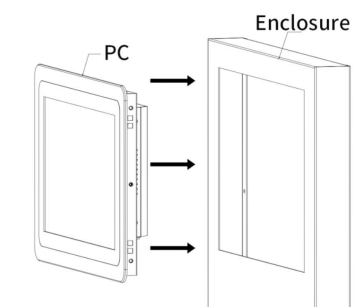

Power

Power Supply	100-240V AC;
Working Power (V)	12
Power Consumption (W)	<48
Stand-By Consumption (W)	<1

Touch Panel

Touch Technology	Projected Capacitive
Touch Connector	USB
Surface Hardness	7

External Connectors

12v DC IN	x1	HDMI	x1
COM RS232	x1	USB 3.0	X1
RJ45 Ports	x1	F_Mic	x1
F_OUT	x1	USB 2.0	X3

Included in the Delivery

Manual	x1	Power Supply	x1
Mounting Snaps	X4	WIFI antenna	X1

Step 1: Settle the PC from outside to inside of the enclosure.