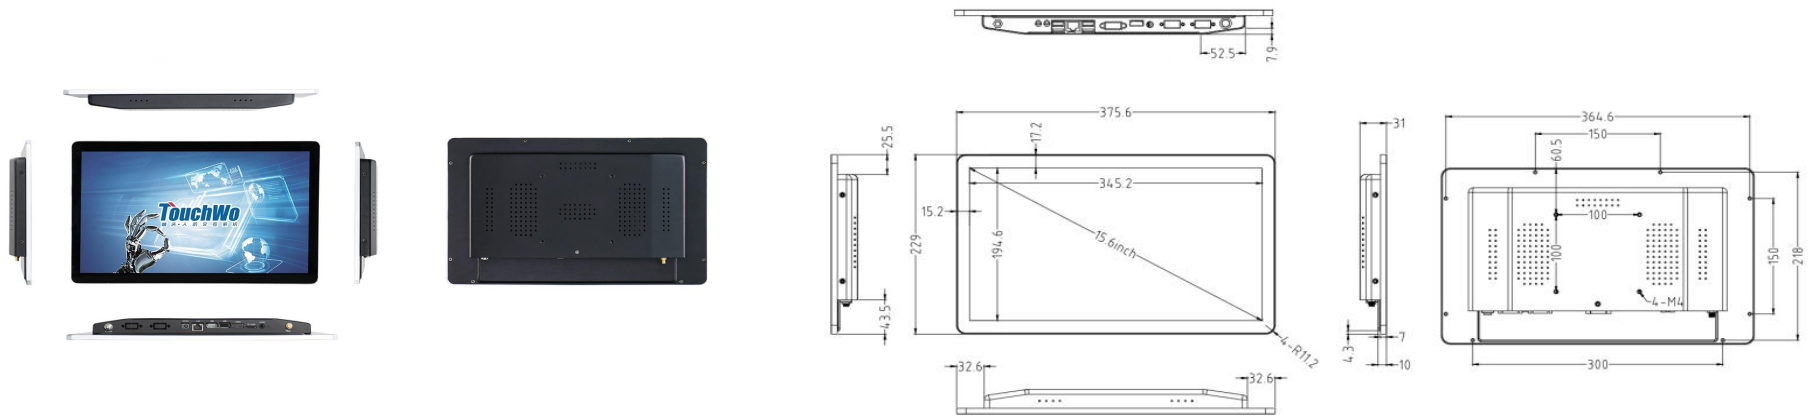

TouchWo®

15.6" Android Touch PC

Model : TD156E

Views & Dimensions

Features

- **24/7 Commercial Use**

Industrial-grade Power Supply

15,000-hour extended life LCD display

- **Wall mounted/desktop stand/embedded etc**

- **Stylish Appearance**

Industry-leading ultra-narrow screen bezel-15.2mm

7mm full aluminum alloy frame

- **Surface IP65 waterproof**

Tech Specs

LCD Panel	Screen diagonal	15.6inch	Touch Panel	Touch technology	PCAP
	Physical resolution	1920*1080		Response time	<5ms
	Aspect ratio	16:9		Touch points	10 points standard
	Display active screen size (mm)	344 * 194		Touch effective recognition	>1.5mm
	Colours displayed	16.7M		Scanning Frequency	200Hz
	Brightness (cd/m2)	250		Scanning accuracy	4096 * 4096
	Contrast	800:1		Working Current/Voltage	180Ma/DC+5V±5%
	Visual Angle H/V (°)	85/85		Surface Hardness	Mohs class 7 explosion-proof glass
	Backlight Lifetime (hours)	LED 15,000			
Refresh Rate	60 Hz				