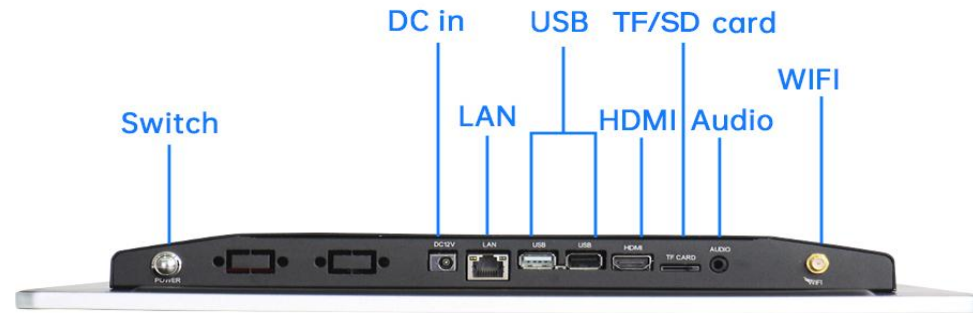

External Connectors

RJ45 Ports	* 1	USB	* 2	TF/SD	* 1	Optional to extend USB(Max.*6),RS232*2
Power Socket	* 1	HDMI out	* 1	Audio in&out	* 1	

Use Case