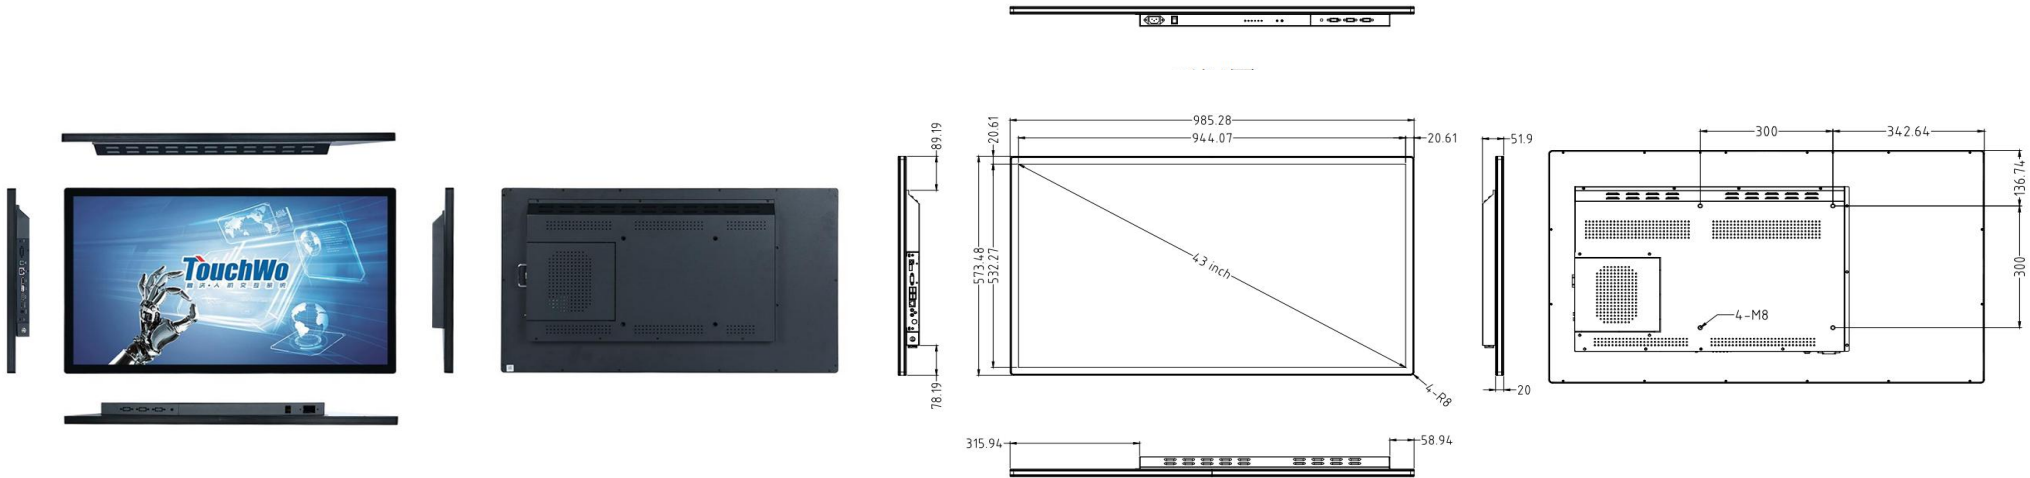

TouchWo®

43" Android Touch PC

Model : HD43

Views & Dimensions

Features

- **24/7 Commercial Use**
 - Industrial-grade Power Supply
 - 30,000-hour extended life LCD display
- **Wall mounted/desktop stand/embedded etc**
- **Stylish Appearance**
 - Industry-leading ultra-narrow screen bezel
 - Full aluminum alloy frame
- **Surface IP65 waterproof**

Tech Specs

LCD Panel	Screen diagonal	43inch	Touch Panel	Touch technology	PCAP
	Physical resolution	1920*1080 (4K optional)		Response time	<5ms
	Aspect ratio	16:09		Touch points	10 points standard
	Display active screen size (mm)	944.07* 532.27		Touch effective recognition	>1.5mm
	Colours displayed	16.7M		Scanning Frequency	200Hz
	Brightness (cd/m2)	250		Scanning accuracy	4096 * 4096
	Contrast	1200:1		Working Current/Voltage	180Ma/DC+5V±5%
	Visual Angle H/V (°)	178/178		Surface Hardness	Mohs class 7 explosion-proof glass
	Backlight Lifetime (hours)	LED 30,000			
	Refrash Rate	60 Hz			
Operation Environment	Operation Temperature	0°C-50°C	Dimension	Machine(cm)	98.53 (W) * 57.35 (H) * 5.19 (T)
	Operation Humidity	0% - 90%		Package(cm)	108.5 (W) * 67.9 (H) *14 (T)
	Storage Temperature	0°C-60°C		Net weight	17.6kg
	Storage Humidity	0% - 65%		Gross weight	25kg