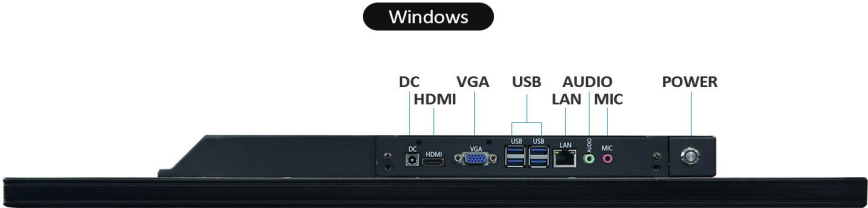

External Connectors

RJ45 Port	* 1	USB	* 4	VGA	* 1	Optional to extend	USB/RS232/RS485
Power Socket	* 1	HDMI out	* 1	Audio in&out	* 1		

Use Case