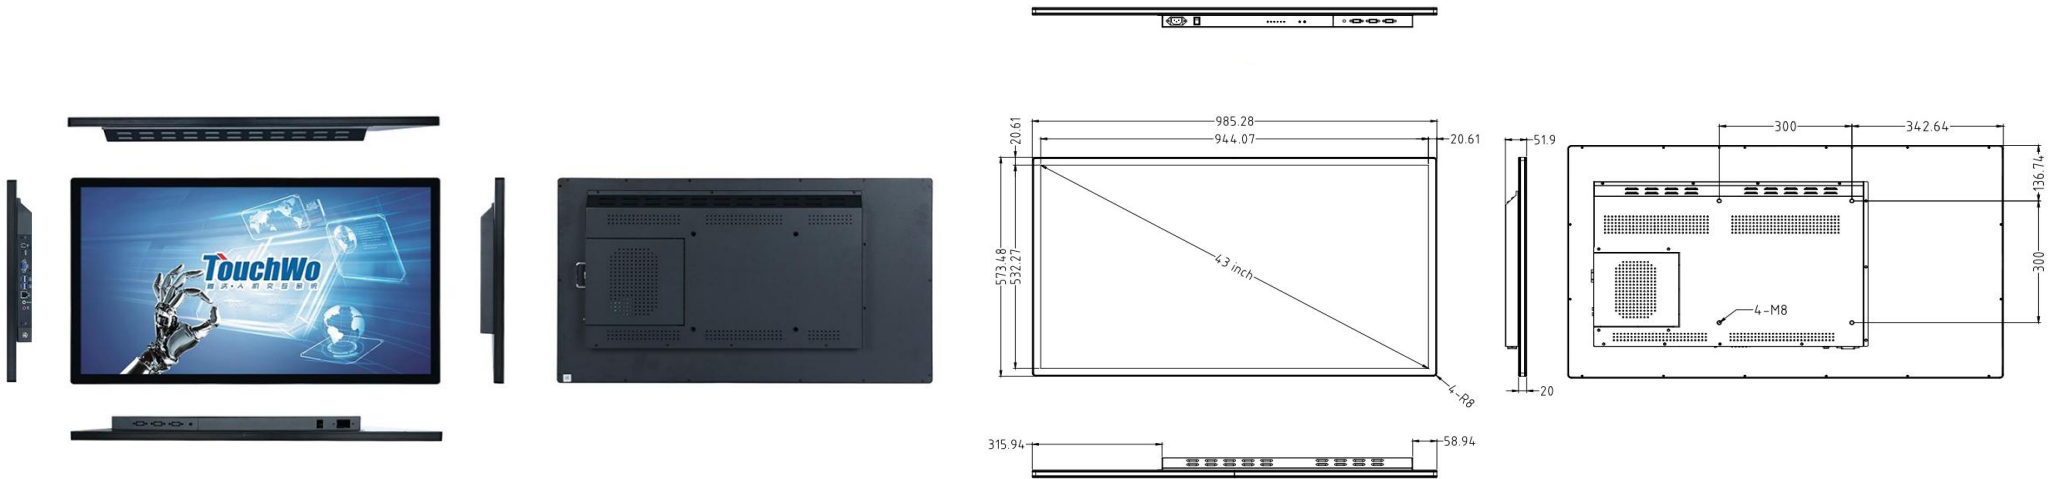

TouchWo®

43" Touch PC

Model : HD43

Views & Dimensions

Features

- 24/7 Commercial Use

Industrial-grade Power Supply

30,000-hour extended life LCD display

- Wall mounted/desktop stand/embedded etc

- Stylish Appearance

Industry-leading ultra-narrow screen bezel

Full aluminum alloy frame

- Surface IP65 waterproof

CE FC RoHS

Tech Specs

LCD Panel	Screen diagonal	43inch	Touch Panel	Touch technology	PCAP
	Physical resolution	1920*1080 (4K optional)		Response time	<5ms
	Aspect ratio	16:09		Touch points	10 points standard
	Display active screen size (mm)	944.07* 532.27		Touch effective recognition	>1.5mm
	Colours displayed	16.7M		Scanning Frequency	200Hz
	Brightness (cd/m2)	250		Scanning accuracy	4096 * 4096
	Contrast	1200:1		Working Current/Voltage	180Ma/DC+5V±5%
	Visual Angle H/V (°)	178/178		Surface Hardness	Mohs class 7 explosion-proof glass
	Backlight Lifetime (hours)	LED 30,000			
Refrash Rate	60 Hz				
Operation Environment	Operation Temperature	0°C-50°C	Dimension	Machine(cm)	98.53 (W) * 57.35 (H) * 5.19 (T)
	Operation Humidity	0% - 90%		Package(cm)	108.5 (W) * 67.9 (H) *14 (T)
	Storage Temperature	0°C-60°C		Net weight	17.6kg
	Storage Humidity	0% - 65%		Gross weight	25kg

External Connectors

RJ45 Port	* 1	USB	* 4	VGA	* 1	Optional to extend	USB/RS232/RS485
Power Socket	* 1	HDMI out	* 1	Audio in&out	* 1		

Use Case