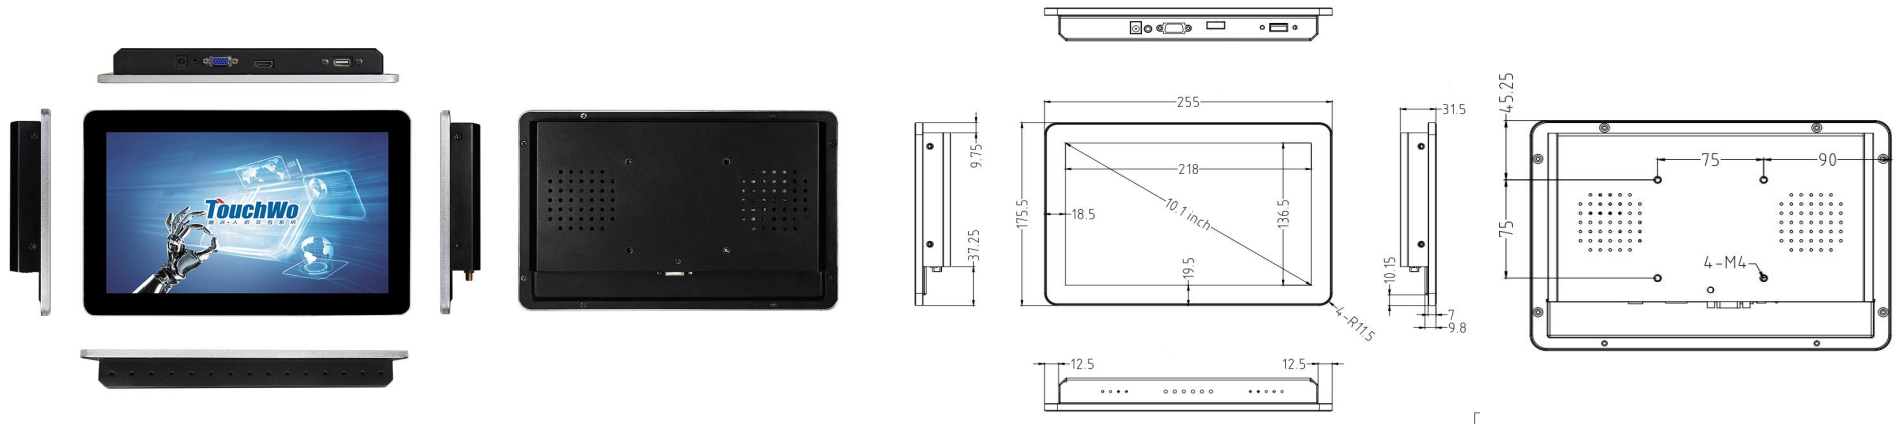

TouchWo®

10.1" Android Touch PC

Model : TD101E

Views & Dimensions

Features

- 24/7 Commercial Use

Industrial-grade Power Supply

15,000-hour extended life LCD display

- Wall mounted/desktop stand/embedded etc

- Stylish Appearance

Industry-leading ultra-narrow screen bezel-18.5mm

7mm full aluminum alloy frame

- Surface IP65 waterproof

CE FC RoHS

Tech Specs

LCD Panel	Screen diagonal	10.1inch	Touch Panel	Touch technology	PCAP
	Physical resolution	1280*800		Response time	<5ms
	Aspect ratio	16:10		Touch points	10 points standard
	Display active screen size (mm)	218 * 136.5		Touch effective recognition	>1.5mm
	Colours displayed	16.7M		Scanning Frequency	200Hz
	Brightness (cd/m2)	250		Scanning accuracy	4096 * 4096
	Contrast	1000:1		Working Current/Voltage	180Ma/DC+5V±5%
	Visual Angle H/V (°)	89/89/89/89		Surface Hardness	Mohs class 7 explosion-proof glass
	Backlight Lifetime (hours)	LED 15,000			
Refresh Rate	60 Hz				