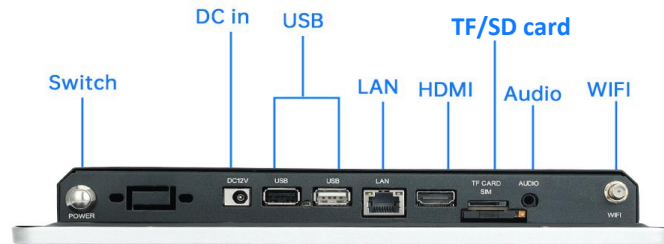

External Connectors

RJ45 Ports	* 1	USB	* 2	TF/SD	* 1	Optional to extend USB(Max.*6),RS232*2
Power Socket	* 1	HDMI out	* 1	Audio in&out	* 1	

Use Case