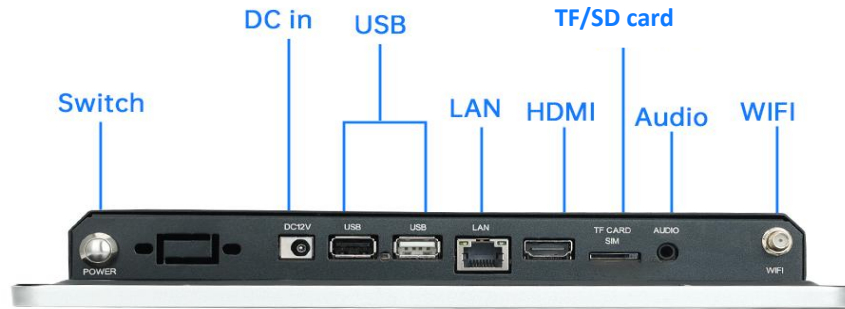

External Connectors

RJ45 Ports	* 1	USB	* 2	TF/SD	* 1	Optional to extend USB(Max.*6),RS232*2
Power Socket	* 1	HDMI out	* 1	Audio in&out	* 1	

Use Case