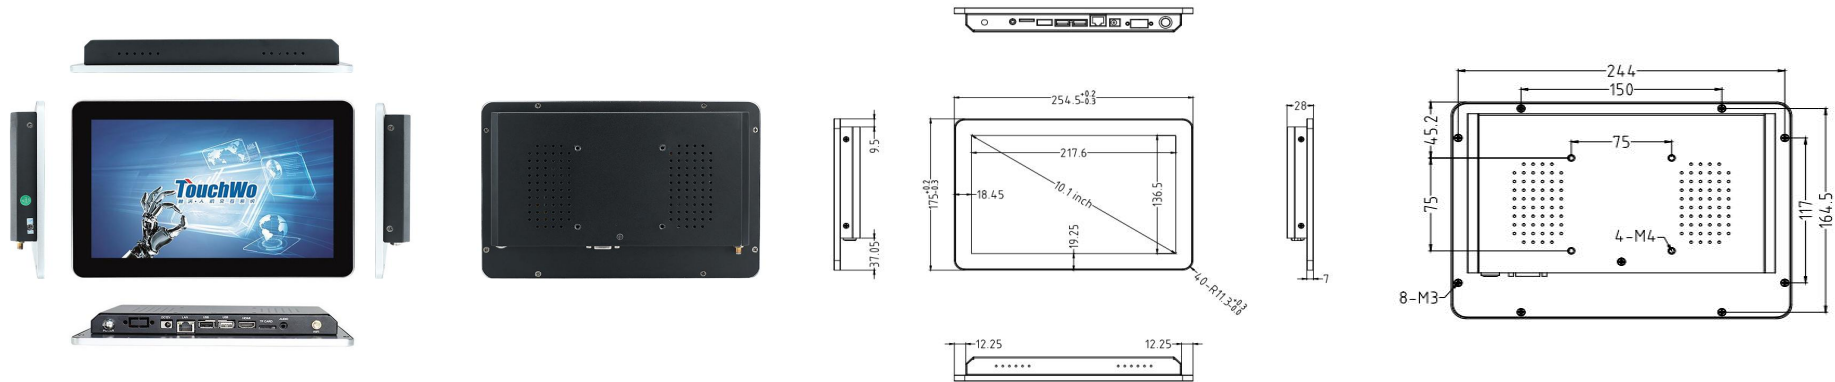

TouchWo®

10.1" Android Touch PC

Model : TD101F

Views & Dimensions

Features

- **24/7 Commercial Use**

Industrial-grade Power Supply

15,000-hour extended life LCD display

- **Wall mounted/desktop stand/embedded etc**

- **Stylish Appearance**

Industry-leading ultra-narrow screen bezel-18.45mm

7mm full aluminum alloy frame

- **Surface IP65 waterproof**

Tech Specs

LCD Panel	Screen diagonal	10.1inch	Touch Panel	Touch technology	PCAP
	Physical resolution	1280*800		Response time	<5ms
	Aspect ratio	16:10		Touch points	10 points standard
	Display active screen size (mm)	218 * 136.5		Touch effective recognition	>1.5mm
	Colours displayed	16.7M		Scanning Frequency	200Hz
	Brightness (cd/m2)	250		Scanning accuracy	4096 * 4096
	Contrast	800:1		Working Current/Voltage	180Ma/DC+5V±5%
	Visual Angle H/V (°)	89/89/89/89		Surface Hardness	Mohs class 7 explosion-proof glass
	Backlight Lifetime (hours)	LED 15,000			
Refresh Rate	60 Hz				

Power supply parameters	Power Input	110-240V AC 50/60Hz	Included in the Delivery	Manual	* 1
	Power Output	DC 12V 3A		Wall mount bracket	* 1
	Standby power consumption	≤0.5W		WIFI antenna	* 1
	Overall power consumption	<25W		Power Adapter&cable	* 1

External Connectors

RJ45 Ports	* 1	USB	* 2	TF/SD	* 1	Optional to extend USB(Max.*6),RS232*2
Power Socket	* 1	HDMI out	* 1	Audio in&out	* 1	

Use Case