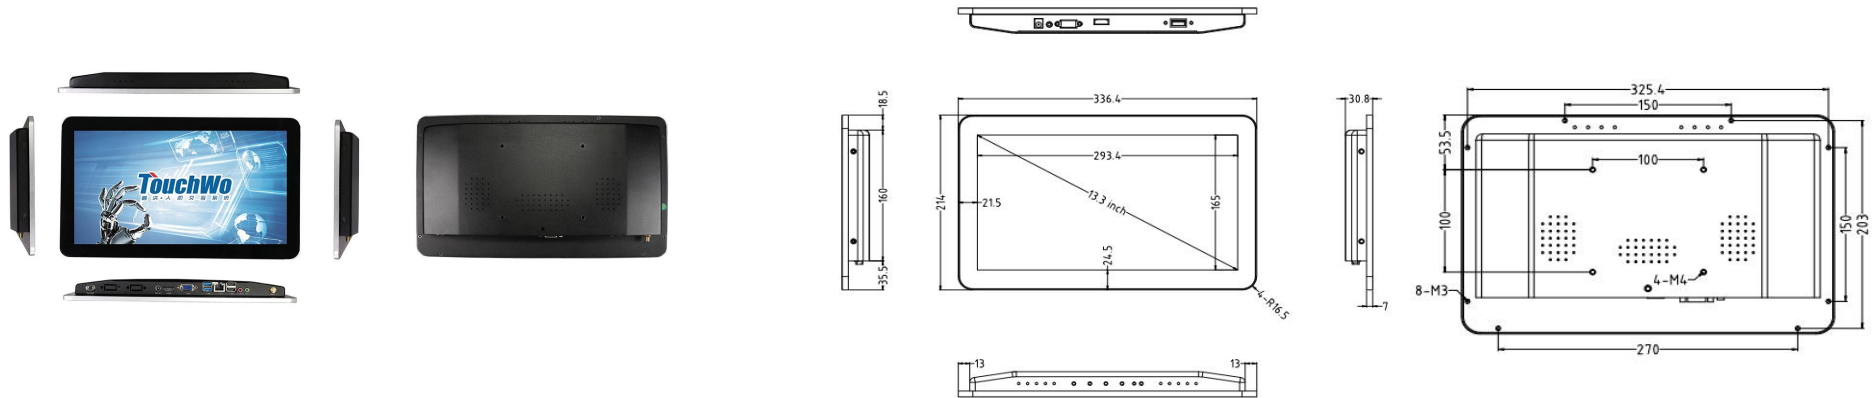

## 13.3" Touch PC

Model : TD133C

### Features

- 24/7 Commercial Use

Industrial-grade Power Supply

15,000-hour extended life LCD display

- Wall mounted/desktop stand/embedded etc

- Stylish Appearance

Industry-leading ultra-narrow screen bezel-21.5mm

7mm full aluminum alloy frame

- Surface IP65 waterproof