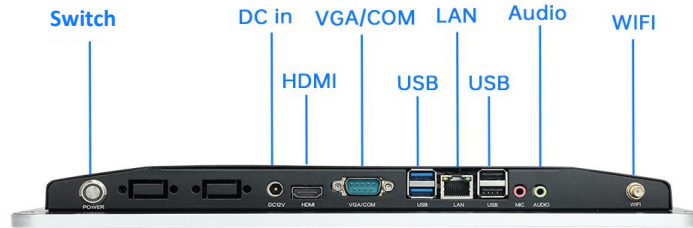

External Connectors

RJ45 Ports	* 1	USB	* 4	VGA	* 1	Optional to extend USB(Max.*6),RS232*2
Power Socket	* 1	HDMI out	* 1	Audio in&out	* 1	

Use Case