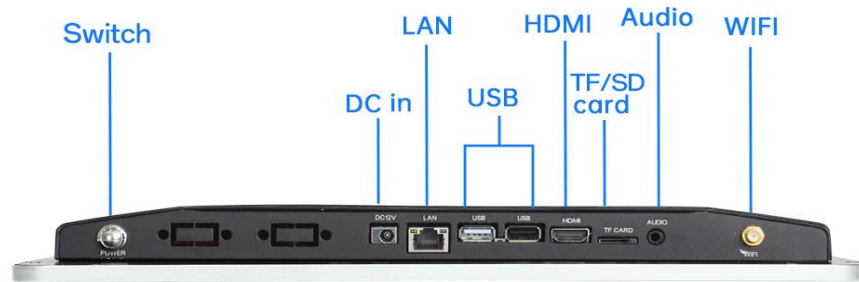

External Connectors

RJ45 Ports	* 1	USB	* 2	TF/SD	* 1	Optional to extend USB(Max.*6),RS232*2
Power Socket	* 1	HDMI out	* 1	Audio in&out	* 1	

Use Case