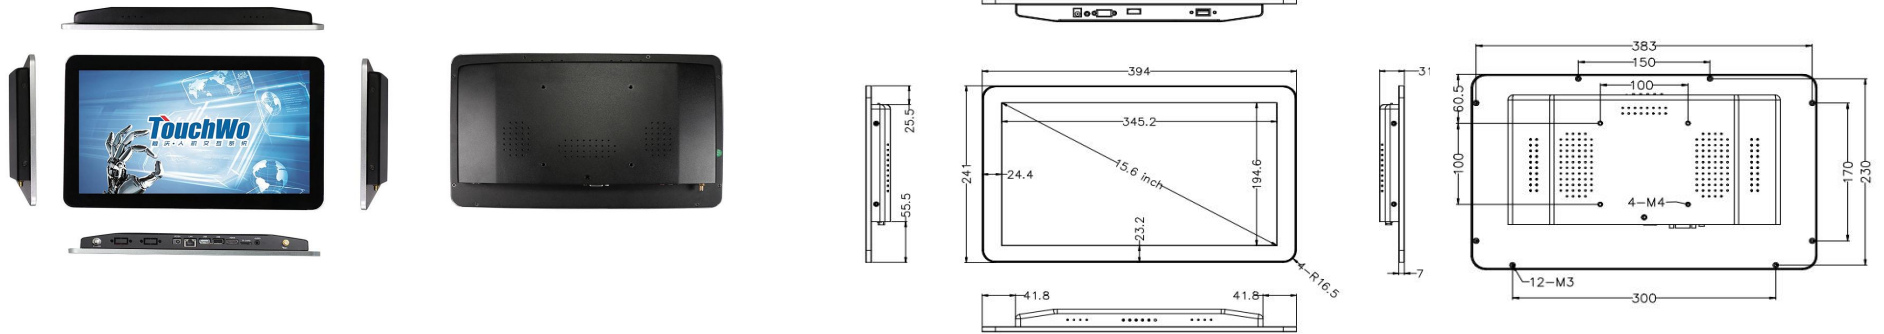

### Features

- **24/7 Commercial Use**

Industrial-grade Power Supply

15,000-hour extended life LCD display

- **Wall mounted/desktop stand/embedded etc**

- **Stylish Appearance**

Industry-leading ultra-narrow screen bezel-24.4mm

7mm full aluminum alloy frame

- **Surface IP65 waterproof**

CE FC RoHS

## Tech Specs

<b>LCD Panel</b>	<b>Screen diagonal</b>	15.6inch	<b>Touch Panel</b>	<b>Touch technology</b>	PCAP
	<b>Physical resolution</b>	1920*1080		<b>Response time</b>	<5ms
	<b>Aspect ratio</b>	16:9		<b>Touch points</b>	10 points standard
	<b>Display active screen size (mm)</b>	345.2 * 194.6		<b>Touch effective recognition</b>	>1.5mm
	<b>Colours displayed</b>	16.7M		<b>Scanning Frequency</b>	200Hz
	<b>Brightness (cd/m2)</b>	250		<b>Scanning accuracy</b>	4096 * 4096
	<b>Contrast</b>	800:1		<b>Working Current/Voltage</b>	180Ma/DC+5V±5%
	<b>Visual Angle H/V (°)</b>	89/89/89/89		<b>Surface Hardness</b>	Mohs class 7 explosion-proof glass
	<b>Backlight Lifetime (hours)</b>	LED 15,000			
<b>Refresh Rate</b>	60 Hz				