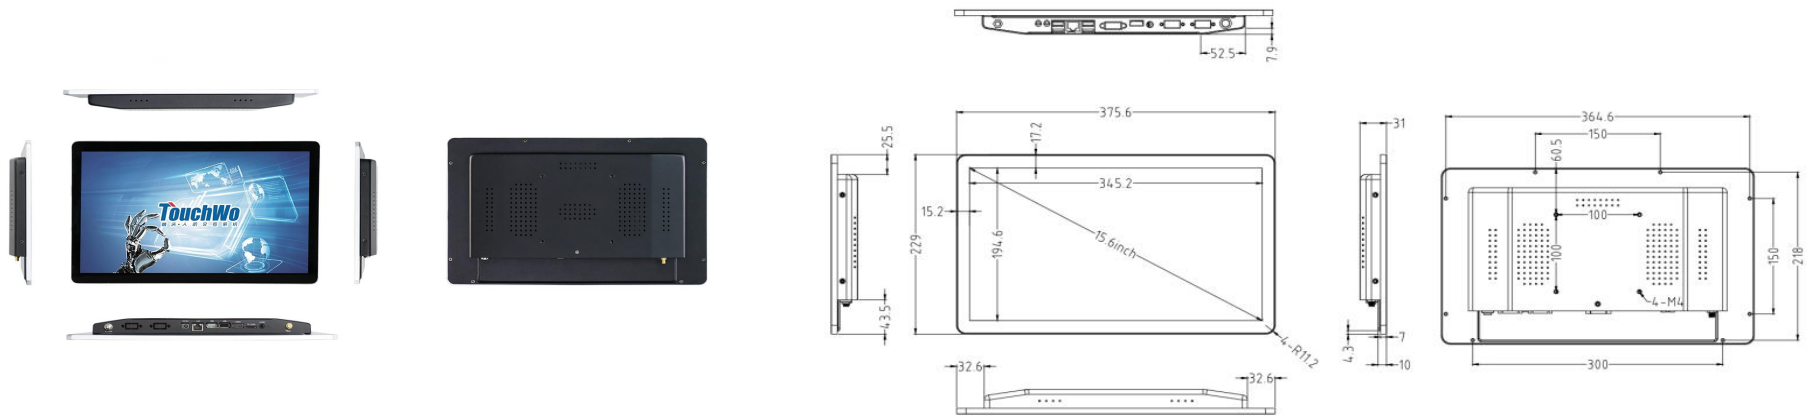

### Features

- **24/7 Commercial Use**

Industrial-grade Power Supply  
15,000-hour extended life LCD display

- **Wall mounted/desktop stand/embedded etc**

- **Stylish Appearance**

Industry-leading ultra-narrow screen bezel-15.2mm  
7mm full aluminum alloy frame

- **Surface IP65 waterproof**