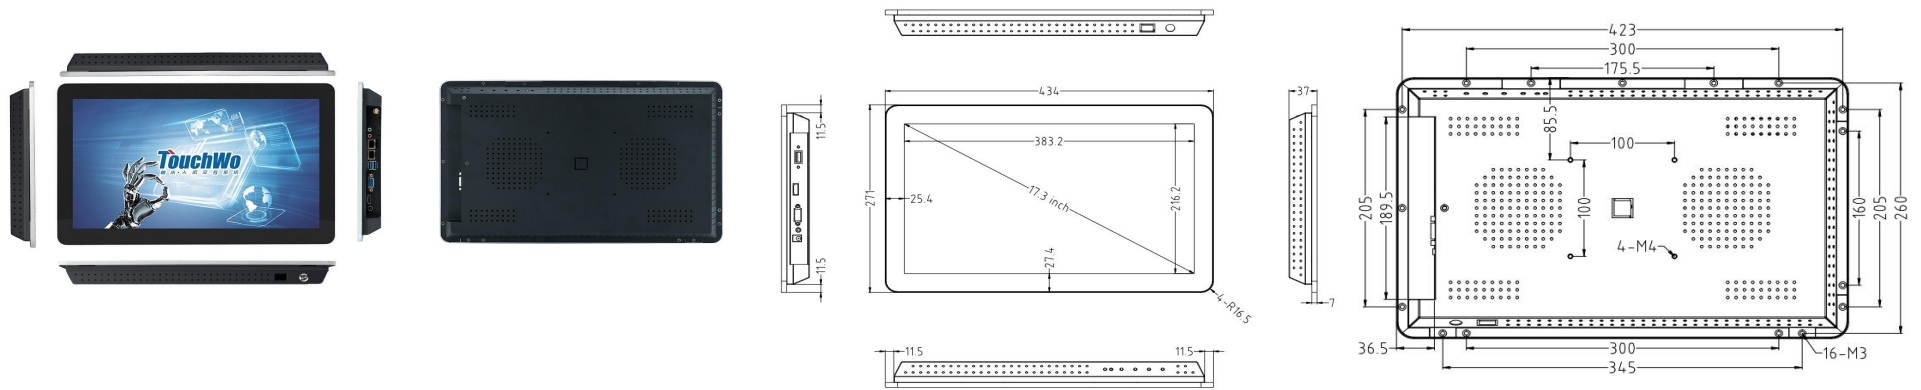

## 17.3" Touch PC

Model : TD173

### Features

- **24/7 Commercial Use**

Industrial-grade Power Supply

15,000-hour extended life LCD display

- **Wall mounted/desktop stand/embedded etc**

- **Stylish Appearance**

Industry-leading ultra-narrow screen bezel-25.4mm

7mm full aluminum alloy frame

- **Surface IP65 waterproof**

## Tech Specs

LCD Panel	Screen diagonal	17.3inch	Touch Panel	Touch technology	PCAP
	Physical resolution	1920*1080		Response time	<5ms
	Aspect ratio	16:9		Touch points	10 points standard
	Display active screen size (mm)	383.2 * 216.2		Touch effective recognition	>1.5mm
	Colours displayed	16.7M		Scanning Frequency	200Hz
	Brightness (cd/m2)	250		Scanning accuracy	4096 * 4096
	Contrast	1000:1		Working Current/Voltage	180Ma/DC+5V±5%
	Visual Angle H/V (°)	89/89/89/89		Surface Hardness	Mohs class 7 explosion-proof glass
	Backlight Lifetime (hours)	LED 15,000			
Refresh Rate	60 Hz				
Operation Environment	Operation Temperature	0°C-50°C	Dimension	Machine(cm)	43.4 (W) *27.1 (H) *3.7 (T)
	Operation Humidity	10% - 80%		Package(cm)	52 (W) * 45 (H) *14.5 (T)
	Storage Temperature	-.5°C-60°C		Net weight	3.06kg
	Storage Humidity	10% - 85%		Gross weight	5.05kg