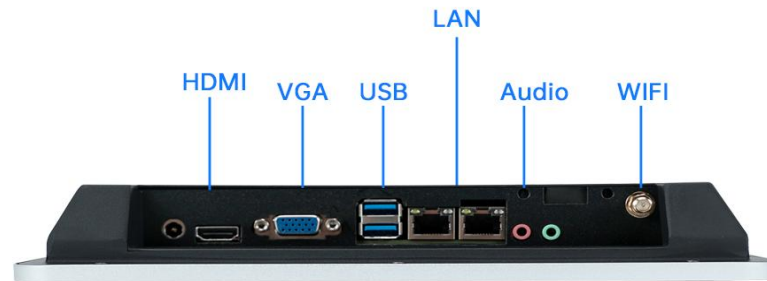

External Connectors

RJ45 Ports	* 1	USB	* 4	VGA	* 1	Optional to extend USB(Max.*6),RS232*2
Power Socket	* 1	HDMI out	* 1	Audio in&out	* 1	

Use Case