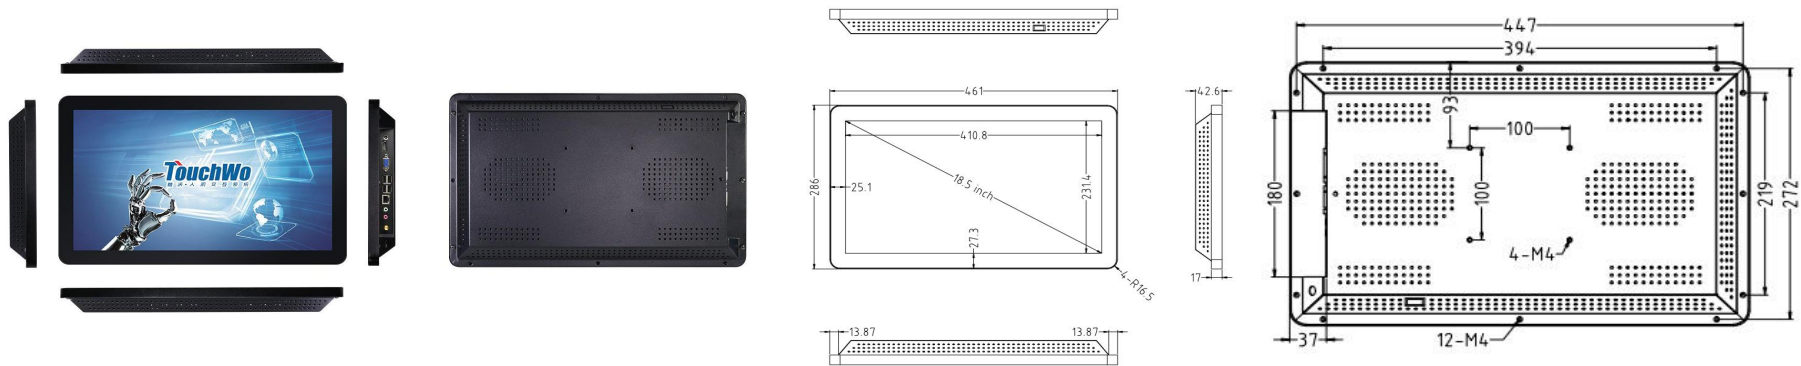

TouchWo®

18.5" Touch PC

Model : TD185

Views & Dimensions

Features

- **24/7 Commercial Use**

Industrial-grade Power Supply

30,000-hour extended life LCD display

- Wall mounted/desktop stand/embedded etc

- **Stylish Appearance**

Industry-leading ultra-narrow screen bezel-25.1mm

17mm full aluminum alloy frame

- Surface IP65 waterproof

CE FC RoHS

Tech Specs

LCD Panel	Screen diagonal	18.5inch	Touch Panel	Touch technology	PCAP
	Physical resolution	1366*768		Response time	<5ms
	Aspect ratio	16:9		Touch points	10 points standard
	Display active screen size (mm)	410.8 * 231.4		Touch effective recognition	>1.5mm
	Colours displayed	16.7M		Scanning Frequency	200Hz
	Brightness (cd/m2)	250		Scanning accuracy	4096 * 4096
	Contrast	1000:1		Working Current/Voltage	180Ma/DC+5V±5%
	Visual Angle H/V (°)	89/89/89/89		Surface Hardness	Mohs class 7 explosion-proof glass
	Backlight Lifetime (hours)	LED 30,000			
	Refresh Rate	60 Hz			