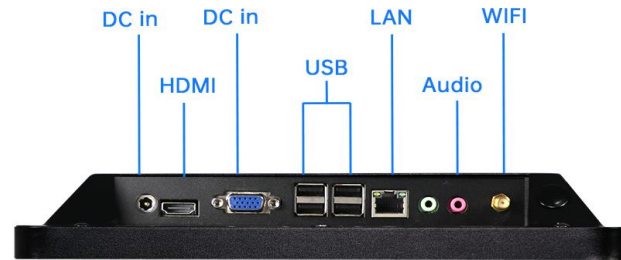

- Wall mounted/desktop stand/embedded etc

- **Stylish Appearance**

Industry-leading ultra-narrow screen bezel-25.1mm

17mm full aluminum alloy frame

- Surface IP65 waterproof

CE FC RoHS

Tech Specs

LCD Panel	Screen diagonal	18.5inch	Touch Panel	Touch technology	PCAP
	Physical resolution	1366*768		Response time	<5ms
	Aspect ratio	16:9		Touch points	10 points standard
	Display active screen size (mm)	410.8 * 231.4		Touch effective recognition	>1.5mm
	Colours displayed	16.7M		Scanning Frequency	200Hz
	Brightness (cd/m2)	250		Scanning accuracy	4096 * 4096
	Contrast	1000:1		Working Current/Voltage	180Ma/DC+5V±5%
	Visual Angle H/V (°)	89/89/89/89		Surface Hardness	Mohs class 7 explosion-proof glass
	Backlight Lifetime (hours)	LED 30,000			
	Refresh Rate	60 Hz			

**Included in the
Delivery**

External Connectors

RJ45 Ports	* 1	USB	* 4	VGA	* 1	Optional to extend USB(Max.*6),RS232*2
Power Socket	* 1	HDMI out	* 1	Audio in&out	* 1	

Use Case