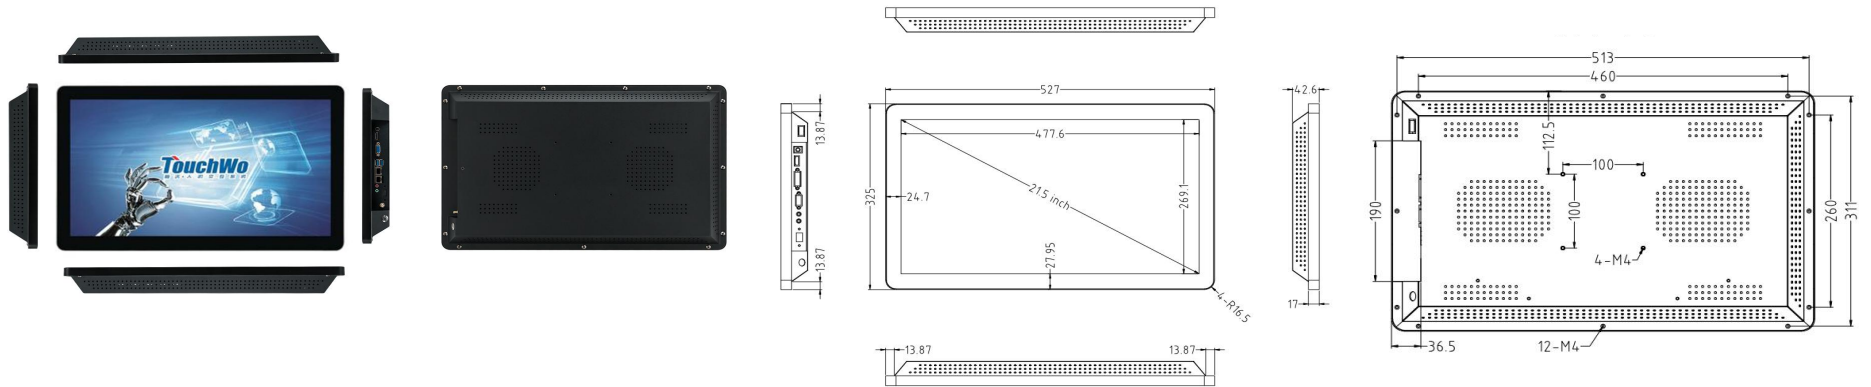

TouchWo®

21.5" Touch PC

Model : TD215A

Views & Dimensions

Features

- 24/7 Commercial Use

Industrial-grade Power Supply

30,000-hour extended life LCD display

- Wall mounted/desktop stand/embedded etc

- Stylish Appearance

Industry-leading ultra-narrow screen bezel-24.7mm

17mm full aluminum alloy frame

- Surface IP65 waterproof

CE FC RoHS

Tech Specs

LCD Panel	Screen diagonal	21.5inch	Touch Panel	Touch technology	PCAP
	Physical resolution	1920*1080		Response time	<5ms
	Aspect ratio	16:9		Touch points	10 points standard
	Display active screen size (mm)	477.6*269.1		Touch effective recognition	>1.5mm
	Colours displayed	16.7M		Scanning Frequency	200Hz
	Brightness (cd/m2)	250		Scanning accuracy	4096 * 4096
	Contrast	3000:1		Working Current/Voltage	180Ma/DC+5V±5%
	Visual Angle H/V (°)	89/89/89/89		Surface Hardness	Mohs class 7 explosion-proof glass
	Backlight Lifetime (hours)	LED 30,000			
Refresh Rate	60 Hz				
Operation Environment	Operation Temperature	0°C-50°C	Dimension	Machine(cm)	52.7 (W) *32.5 (H) *4.26 (T)
	Operation Humidity	10% - 80%		Package(cm)	57 (W) * 44 (H) *14.5 (T)
	Storage Temperature	-.5°C-60°C		Net weight	6.59kg
	Storage Humidity	10% - 85%		Gross weight	8.67kg

**Included in the
Delivery**

External Connectors

RJ45 Ports	* 1	USB	* 4	VGA	* 1	Optional to extend USB(Max.*6),RS232*2
Power Socket	* 1	HDMI out	* 1	Audio in&out	* 1	

Use Case