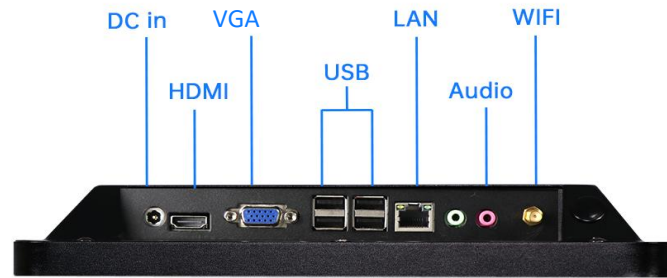

- Wall mounted/desktop stand/embedded etc

- Stylish Appearance

Industry-leading ultra-narrow screen bezel-24.7mm

17mm full aluminum alloy frame

- Surface IP65 waterproof

CE FC RoHS

Tech Specs

LCD Panel	Screen diagonal	21.5inch	Touch Panel	Touch technology	PCAP
	Physical resolution	1920*1080		Response time	<5ms
	Aspect ratio	16:9		Touch points	10 points standard
	Display active screen size (mm)	477.6*269.1		Touch effective recognition	>1.5mm
	Colours displayed	16.7M		Scanning Frequency	200Hz
	Brightness (cd/m2)	250		Scanning accuracy	4096 * 4096
	Contrast	3000:1		Working Current/Voltage	180Ma/DC+5V±5%
	Visual Angle H/V (°)	89/89/89/89		Surface Hardness	Mohs class 7 explosion-proof glass
	Backlight Lifetime (hours)	LED 30,000			
Refresh Rate	60 Hz				
Operation Environment	Operation Temperature	0°C-50°C	Dimension	Machine(cm)	52.7 (W) *32.5 (H) *4.26 (T)
	Operation Humidity	10% - 80%		Package(cm)	57 (W) * 44 (H) *14.5 (T)
	Storage Temperature	-.5°C-60°C		Net weight	6.59kg
	Storage Humidity	10% - 85%		Gross weight	8.67kg

**Included in the
Delivery**

External Connectors

RJ45 Ports	* 1	USB	* 4	VGA	* 1	Optional to extend USB(Max.*6),RS232*2
Power Socket	* 1	HDMI out	* 1	Audio in&out	* 1	

Use Case