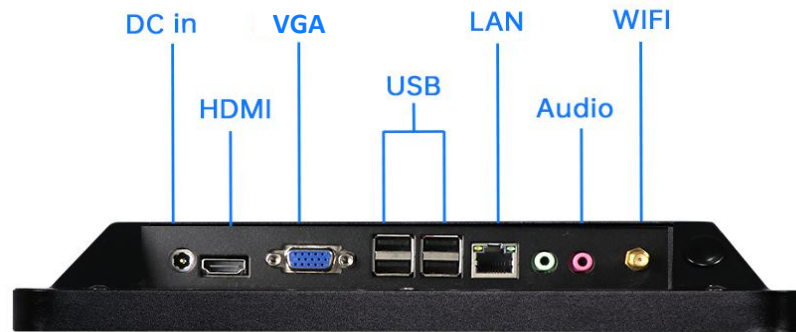

TouchWo® 23.8" Touch PC

Model : TD238

Views & Dimensions

Features

- **24/7 Commercial Use**

- Industrial-grade Power Supply
- 30,000-hour extended life LCD display

- **Wall mounted/desktop stand/embedded etc**

- **Stylish Appearance**

- Industry-leading ultra-narrow screen bezel-23.5mm
- 17mm full aluminum alloy frame

- **Surface IP65 waterproof**

CE FC RoHS

Tech Specs

LCD Panel	Screen diagonal	23.8inch	Touch Panel	Touch technology	PCAP
	Physical resolution	1920*1080		Response time	<5ms
	Aspect ratio	16:9		Touch points	10 points standard
	Display active screen size (mm)	529*298.5		Touch effective recognition	>1.5mm
	Colours displayed	16.7M		Scanning Frequency	200Hz
	Brightness (cd/m2)	250		Scanning accuracy	4096 * 4096
	Contrast	1000:1		Working Current/Voltage	180Ma/DC+5V±5%
	Visual Angle H/V (°)	89/89/89/89		Surface Hardness	Mohs class 7 explosion-proof glass
	Backlight Lifetime (hours)	LED 30,000			
Refresh Rate	60 Hz				
Operation Environment	Operation Temperature	0°C-50°C	Dimension	Machine(cm)	57.6 (W) *35.2 (H) *4.41 (T)
	Operation Humidity	10% - 80%		Package(cm)	64 (W) * 45 (H) *14.5 (T)
	Storage Temperature	-.5°C-60°C		Net weight	7.98kg
	Storage Humidity	10% - 85%		Gross weight	10.2kg

Power supply parameters	Power Input	100-240V AC 50/60Hz	Manual	* 1
	Power Output	DC 12V 5A	Wall mount bracket	* 1
	Standby power consumption	≤0.5W	WIFI antenna	* 1
	Overall power consumption	<60W	Power Adapter&cable	* 1
				Included in the Delivery

External Connectors

RJ45 Ports * 1

USB * 4

VGA * 1

Optional to extend USB(Max.*6),RS232*2

Power Socket * 1

HDMI out * 1

Audio in&out * 1