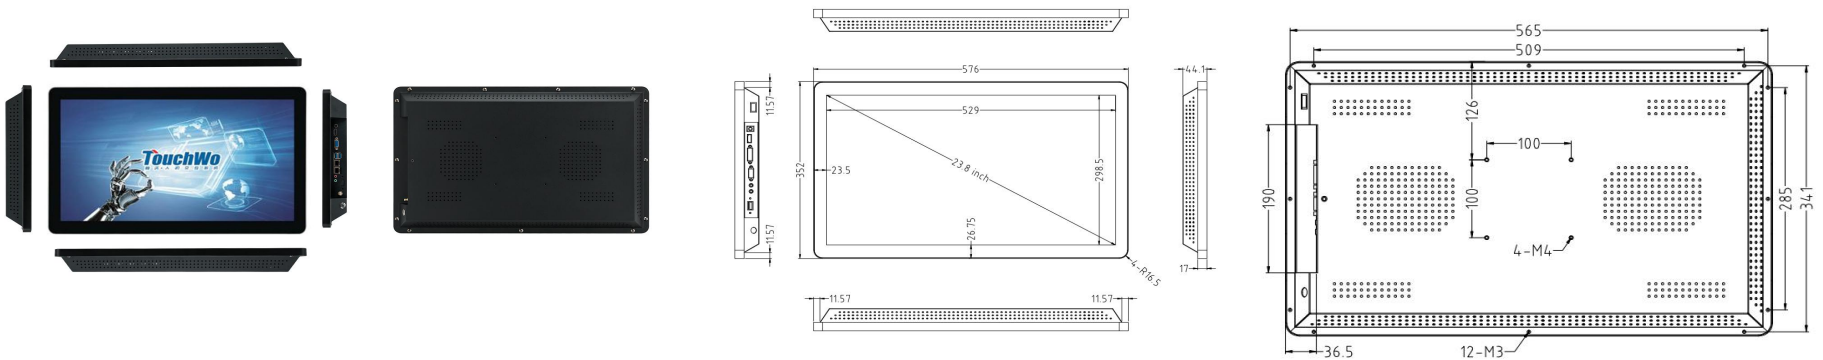

TouchWo® 23.8" Touch PC

Model : TD238

Views & Dimensions

Features

- **24/7 Commercial Use**

- Industrial-grade Power Supply
- 30,000-hour extended life LCD display

- **Wall mounted/desktop stand/embedded etc**

- **Stylish Appearance**

- Industry-leading ultra-narrow screen bezel-23.5mm
- 17mm full aluminum alloy frame

- **Surface IP65 waterproof**

CE FC RoHS

Tech Specs

LCD Panel	Screen diagonal	23.8inch	Touch Panel	Touch technology	PCAP
	Physical resolution	1920*1080		Response time	<5ms
	Aspect ratio	16:9		Touch points	10 points standard
	Display active screen size (mm)	529*298.5		Touch effective recognition	>1.5mm
	Colours displayed	16.7M		Scanning Frequency	200Hz
	Brightness (cd/m2)	250		Scanning accuracy	4096 * 4096
	Contrast	1000:1		Working Current/Voltage	180Ma/DC+5V±5%
	Visual Angle H/V (°)	89/89/89/89		Surface Hardness	Mohs class 7 explosion-proof glass
	Backlight Lifetime (hours)	LED 30,000			
Refresh Rate	60 Hz				
Operation Environment	Operation Temperature	0°C-50°C	Dimension	Machine(cm)	57.6 (W) *35.2 (H) *4.41 (T)
	Operation Humidity	10% - 80%		Package(cm)	64 (W) * 45 (H) *14.5 (T)
	Storage Temperature	-.5°C-60°C		Net weight	7.98kg
	Storage Humidity	10% - 85%		Gross weight	10.2kg

Power supply parameters	Power Input	100-240V AC 50/60Hz	Manual	* 1
	Power Output	DC 12V 5A	Wall mount bracket	* 1
	Standby power consumption	≤0.5W	WIFI antenna	* 1
	Overall power consumption	<60W	Power Adapter&cable	* 1
				Included in the Delivery