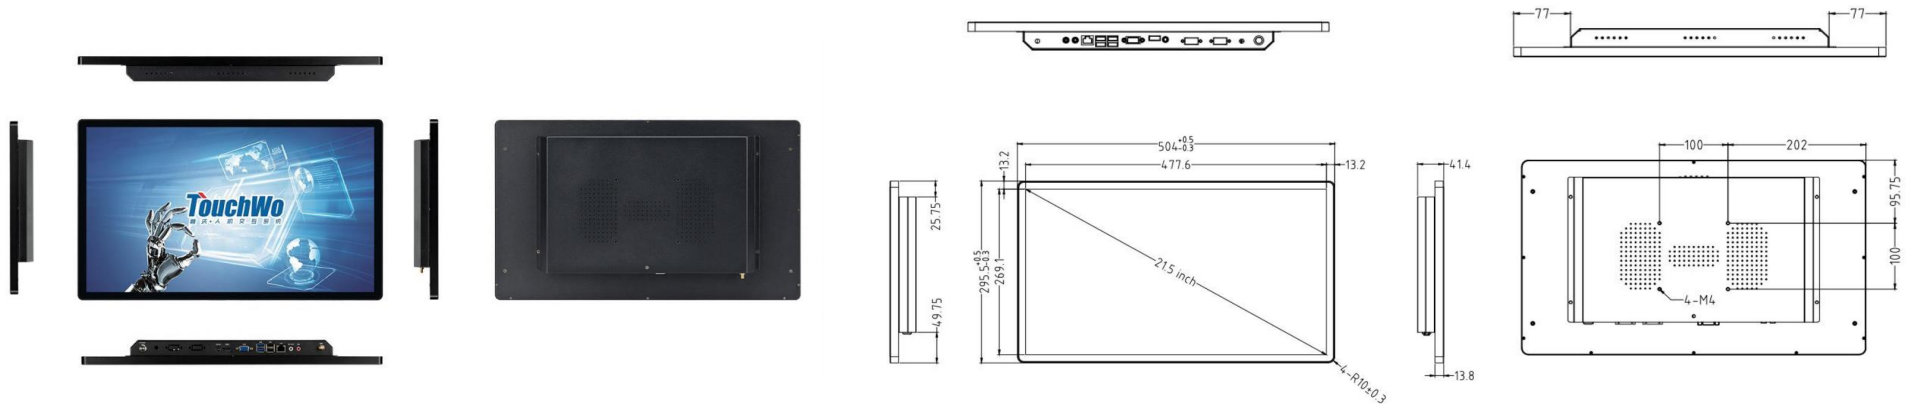

## Views & Dimensions

## Features

- **24/7 Commercial Use**

Industrial-grade Power Supply

30,000-hour extended life LCD display

- **Wall mounted/desktop stand/embedded etc**

- **Stylish Appearance**

Industry-leading ultra-narrow screen bezel-13.2mm

13.8mm full aluminum alloy frame

- **Surface IP65 waterproof**

CE FC RoHS

## Tech Specs

LCD Panel		Touch Panel	
Screen diagonal	21.5inch	Touch technology	PCAP
Physical resolution	1920*1080	Response time	<5ms
Aspect ratio	16:09	Touch points	10 points standard
Display active screen size (mm)	477.6 * 269.1	Touch effective recognition	>1.5mm
Colours displayed	16.7M	Scanning Frequency	200Hz
Brightness (cd/m <sup>2</sup> )	300	Scanning accuracy	4096 * 4096
Contrast	1000:1	Working Current/Voltage	180Ma/DC+5V±5%
Visual Angle H/V (°)	178/178	Surface Hardness	Mohs class 7 explosion-proof glass
Backlight Lifetime (hours)	LED 30,000		
Refresh Rate	60 Hz		