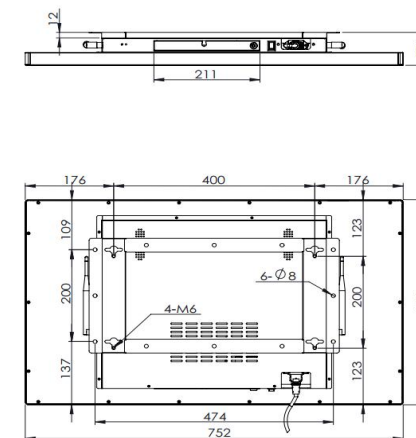

TouchWo®

32" Touch PC

Model : HR32

Views & Dimensions

Features

- 24/7 Commercial Use

Industrial-grade Power Supply

30,000-hour extended life LCD display

- Wall mounted / Floor stand etc

- Stylish Appearance

Industry-leading ultra-narrow screen bezel

Full aluminum alloy frame

- Surface IP65 waterproof

CE FC RoHS

Tech Specs

LCD Panel		Touch Panel	
Screen diagonal	32inch	Touch technology	Infrared
Physical resolution	1920*1080	Response time	<5ms
Aspect ratio	16:09	Touch points	10 points standard
Display active screen size	700 * 395 mm	Touch effective recognition	>1.5mm
Colours displayed	16.7M	Scanning frequency	200Hz
Brightness (cd/m2)	300	Scanning accuracy	32768×32768
Contrast	1200:1	Working current/voltage	180Ma/DC+5V±5%
Visual angle H/V (°)	175/175	Surface hardness	Mohs class 7 explosion-proof glass
Backlight lifetime (hours)	LED 30,000		
Refrash rate	60 Hz		

Operation Environment		Dimension	
Operation Temperature	0℃-50℃	Machine(cm)	75.2 (L) *44.6 (W) * 6 (H)
Operation Humidity	10% - 80%	Package(cm)	85.5 (L) *55.2 (W) * 14.5 (H)
Storage Temperature	-5℃-60℃	Net weight	14.5 KG
Storage Humidity	10% - 85%	Gross weight	18.1 KG