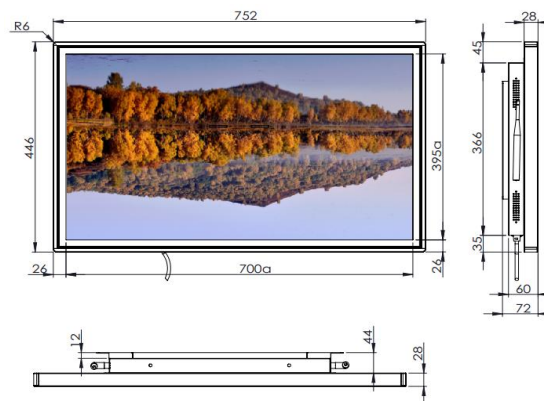

TouchWo®

32" Touch PC

Model : HR32

Views & Dimensions

Features

- 24/7 Commercial Use

Industrial-grade Power Supply

30,000-hour extended life LCD display

- Wall mounted / Floor stand etc

- Stylish Appearance

Industry-leading ultra-narrow screen bezel

Full aluminum alloy frame

- Surface IP65 waterproof

CE FC RoHS

Tech Specs

LCD Panel		Touch Panel	
Screen diagonal	32inch	Touch technology	Infrared
Physical resolution	1920*1080	Response time	<5ms
Aspect ratio	16:09	Touch points	10 points standard
Display active screen size	700 * 395 mm	Touch effective recognition	>1.5mm
Colours displayed	16.7M	Scanning frequency	200Hz
Brightness (cd/m2)	300	Scanning accuracy	32768×32768
Contrast	1200:1	Working current/voltage	180Ma/DC+5V±5%
Visual angle H/V (°)	175/175	Surface hardness	Mohs class 7 explosion-proof glass
Backlight lifetime (hours)	LED 30,000		
Refrash rate	60 Hz		

Operation Environment		Dimension	
Operation Temperature	0℃-50℃	Machine(cm)	75.2 (L) *44.6 (W) * 6 (H)
Operation Humidity	10% - 80%	Package(cm)	85.5 (L) *55.2 (W) * 14.5 (H)
Storage Temperature	-5℃-60℃	Net weight	14.5 KG
Storage Humidity	10% - 85%	Gross weight	18.1 KG