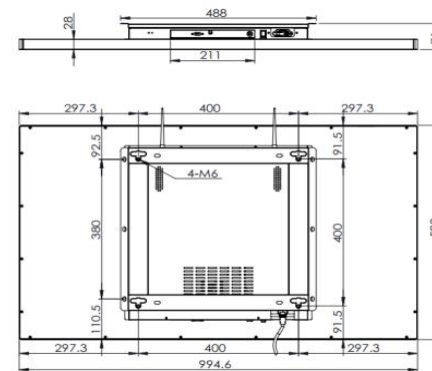

TouchWo®

43" Touch PC

Model : HR43

Views & Dimensions

Features

- 24/7 Commercial Use

Industrial-grade Power Supply

30,000-hour extended life LCD display

- Wall mounted / Floor stand etc

- Stylish Appearance

Industry-leading ultra-narrow screen bezel

Full aluminum alloy frame

- Surface IP65 waterproof

CE FC RoHS

Tech Specs

LCD Panel		Touch Panel	
Screen diagonal	43inch	Touch technology	Infrared
Physical resolution	1920*1080	Response time	<5ms
Aspect ratio	16:09	Touch points	10 points standard
Display active screen size	943 * 531 mm	Touch effective recognition	>1.5mm
Colours displayed	16.7M	Scanning frequency	200Hz
Brightness (cd/m2)	300	Scanning accuracy	32768×32768
Contrast	1400:1	Working current/voltage	180Ma/DC+5V±5%
Visual angle H/V (°)	175/175	Surface hardness	Mohs class 7 explosion-proof glass
Backlight lifetime (hours)	LED 30,000		
Refrash rate	60 Hz		

Operation Environment		Dimension	
Operation Temperature	0℃-50℃	Machine(cm)	99.5 (L) *58.3 (W) * 6 (H)
Operation Humidity	10% - 80%	Package(cm)	109.5 (L) *69 (W) * 14.5 (H)
Storage Temperature	-5℃-60℃	Net weight	21.4 KG
Storage Humidity	10% - 85%	Gross weight	27.5 KG