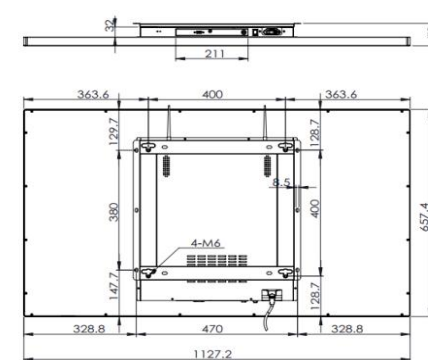

TouchWo®

49" Touch PC

Model : HR49

Views & Dimensions

Features

- 24/7 Commercial Use

Industrial-grade Power Supply

30,000-hour extended life LCD display

- Wall mounted / Floor stand etc

- Stylish Appearance

Industry-leading ultra-narrow screen bezel

Full aluminum alloy frame

- Surface IP65 waterproof

CE FC RoHS

Tech Specs

LCD Panel		Touch Panel	
Screen diagonal	49 inch	Touch technology	Infrared
Physical resolution	1920*1080	Response time	<5ms
Aspect ratio	16:09	Touch points	10 points standard
Display active screen size	1076 * 606 mm	Touch effective recognition	>1.5mm
Colours displayed	16.7M	Scanning frequency	200Hz
Brightness (cd/m2)	300	Scanning accuracy	32768×32768
Contrast	3000:1	Working current/voltage	180Ma/DC+5V±5%
Visual angle H/V (°)	175/175	Surface hardness	Mohs class 7 explosion-proof glass
Backlight lifetime (hours)	LED 30,000		
Refrash rate	60 Hz		

Operation Environment		Dimension	
Operation Temperature	0°C-50°C	Machine(cm)	112.7 (L) *65.7 (W) * 6 (H)
Operation Humidity	10% - 80%	Package(cm)	122.5 (L) *66.2 (W) * 14.5 (H)
Storage Temperature	-5°C-60°C	Net weight	26.2 KG
Storage Humidity	10% - 85%	Gross weight	33.2 KG