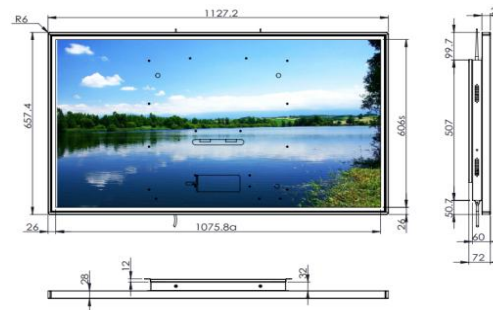

TouchWo®

49" Touch PC

Model : HR49

Views & Dimensions

Features

- 24/7 Commercial Use

Industrial-grade Power Supply

30,000-hour extended life LCD display

- Wall mounted / Floor stand etc

- Stylish Appearance

Industry-leading ultra-narrow screen bezel

Full aluminum alloy frame

- Surface IP65 waterproof

CE FC RoHS

Tech Specs

LCD Panel		Touch Panel	
Screen diagonal	49 inch	Touch technology	Infrared
Physical resolution	1920*1080	Response time	<5ms
Aspect ratio	16:09	Touch points	10 points standard
Display active screen size	1076 * 606 mm	Touch effective recognition	>1.5mm
Colours displayed	16.7M	Scanning frequency	200Hz
Brightness (cd/m2)	300	Scanning accuracy	32768×32768
Contrast	3000:1	Working current/voltage	180Ma/DC+5V±5%
Visual angle H/V (°)	175/175	Surface hardness	Mohs class 7 explosion-proof glass
Backlight lifetime (hours)	LED 30,000		
Refrash rate	60 Hz		

Operation Environment		Dimension	
Operation Temperature	0°C-50°C	Machine(cm)	112.7 (L) *65.7 (W) * 6 (H)
Operation Humidity	10% - 80%	Package(cm)	122.5 (L) *66.2 (W) * 14.5 (H)
Storage Temperature	-5°C-60°C	Net weight	26.2 KG
Storage Humidity	10% - 85%	Gross weight	33.2 KG