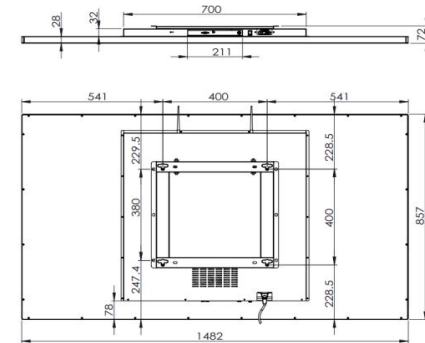

TouchWo®

65" Android Touch PC

Model : HR65

Views & Dimensions

Features

- 24/7 Commercial Use

Industrial-grade Power Supply

30,000-hour extended life LCD display

- Wall mounted / Floor stand etc

- Stylish Appearance

Industry-leading ultra-narrow screen bezel

Full aluminum alloy frame

- Surface IP65 waterproof