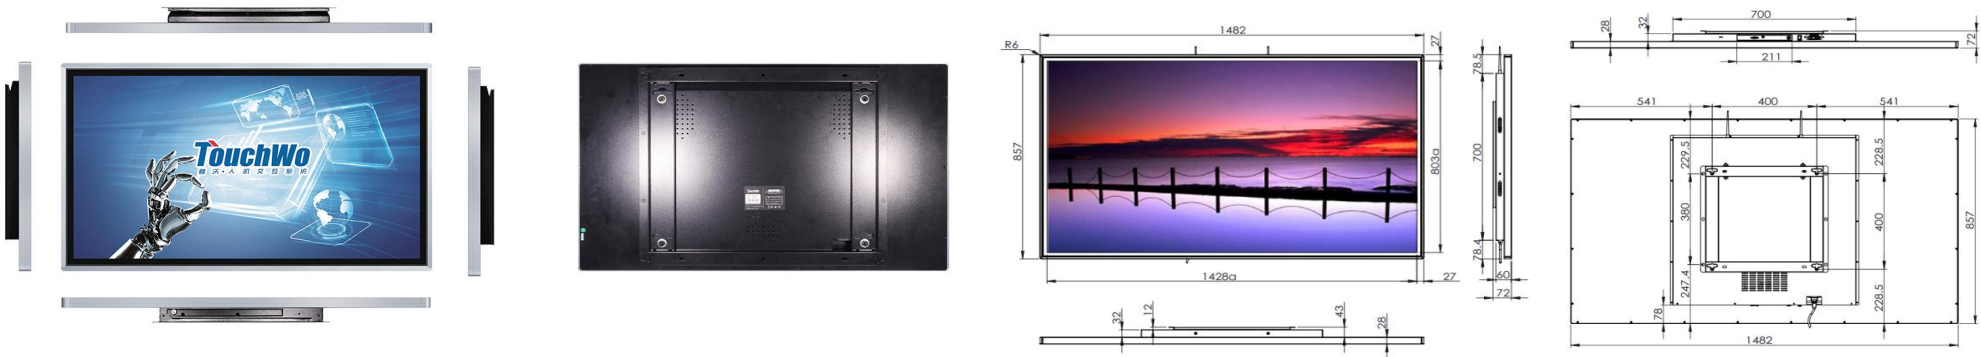

TouchWo®

65" Touch PC

Model : HR65

Views & Dimensions

Features

- 24/7 Commercial Use

Industrial-grade Power Supply

30,000-hour extended life LCD display

- Wall mounted / Floor stand etc

- Stylish Appearance

Industry-leading ultra-narrow screen bezel

Full aluminum alloy frame

- Surface IP65 waterproof

Tech Specs

LCD Panel		Touch Panel	
Screen diagonal	65 inch	Touch technology	Infrared
Physical resolution	1920*1080	Response time	<5ms
Aspect ratio	16:09	Touch points	10 points standard
Display active screen size	1428 * 803 mm	Touch effective recognition	>1.5mm
Colours displayed	16.7M	Scanning frequency	200Hz
Brightness (cd/m2)	300	Scanning accuracy	32768×32768
Contrast	3000:1	Working current/voltage	180Ma/DC+5V±5%
Visual angle H/V (°)	175/175	Surface hardness	Mohs class 7 explosion-proof glass
Backlight lifetime (hours)	LED 30,000		
Refrash rate	60 Hz		