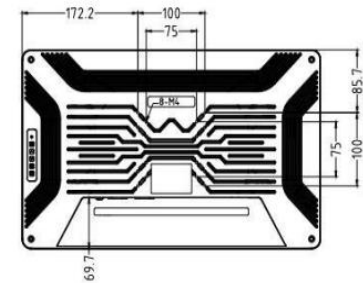

TouchWo®

18.5" Touch Screen Monitor

Model : JD185B

Views & Dimensions

Features

- **Stylish Appearance**

New casting mold design , thickness only 27mm

Optical bonded PCAP

- Wall mounted/desktop stand/embedded etc

- **Full Aluminum Chassis**

Corrosion and oxidation resistance

- Surface IP65 waterproof

Tech Specs

LCD Panel		Touch Panel	
Screen diagonal	18.5 inch	Touch technology	PCAP
Physical resolution	1920*1080	Response time	<5ms
Aspect ratio	16:9	Touch points	10 points standard
Display active screen size (mm)	410.8 (W) *231.4 (H)	Touch effective recognition	>1.5mm
Colours displayed	16.7M	Scanning Frequency	200Hz
Brightness (cd/m2)	250	Scanning accuracy	4096 * 4096
Contrast	1000:1	Working Current/Voltage	180Ma/DC+5V±5%
Visual Angle H/V (°)	175/175	Surface Hardness	Mohs class 7 explosion-proof glass
Backlight Lifetime (hours)	WLED 30,000		
Refrash Rate	60 Hz		

Operation Environment	Operation Temperature	0°C-50°C	Dimension	Machine(cm)	44.4 (W) ×27.1 (H) ×32.3 (T)
	Operation Humidity	10% - 80%		Package(cm)	52 (W) ×45 (H) ×15 (T)
	Storage Temperature	-5°C-60°C		Net weight	2.4kg
	Storage Humidity	10% - 85%		Gross weight	3.6kg

Power supply parameters	Power Input	110-240V AC 50/60Hz	Included in the Delivery	Manual	* 1
	Power Output	DC 12V3A		Wall mount bracket	* 1
	Standby power consumption	≤0.5W		WIFI antenna	* 1
	Overall power consumption	<25W		Power Adapter&cable	* 1