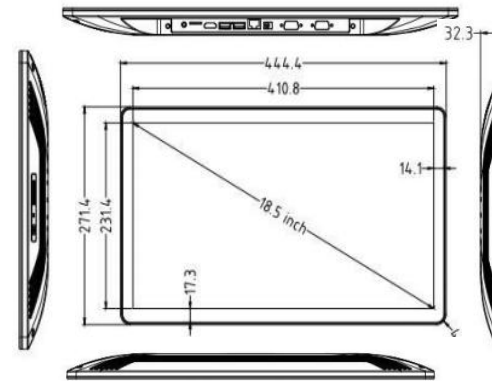

TouchWo®

18.5" Touch Screen Monitor

Model : JD185B

Views & Dimensions

Features

- **Stylish Appearance**

New casting mold design , thickness only 27mm

Optical bonded PCAP

- Wall mounted/desktop stand/embedded etc

- **Full Aluminum Chassis**

Corrosion and oxidation resistance

- Surface IP65 waterproof

Tech Specs

LCD Panel		Touch Panel	
Screen diagonal	18.5 inch	Touch technology	PCAP
Physical resolution	1920*1080	Response time	<5ms
Aspect ratio	16:9	Touch points	10 points standard
Display active screen size (mm)	410.8 (W) *231.4 (H)	Touch effective recognition	>1.5mm
Colours displayed	16.7M	Scanning Frequency	200Hz
Brightness (cd/m2)	250	Scanning accuracy	4096 * 4096
Contrast	1000:1	Working Current/Voltage	180Ma/DC+5V±5%
Visual Angle H/V (°)	175/175	Surface Hardness	Mohs class 7 explosion-proof glass
Backlight Lifetime (hours)	WLED 30,000		
Refrash Rate	60 Hz		

Operation Environment	Operation Temperature	0°C-50°C	Dimension	Machine(cm)	44.4 (W) ×27.1 (H) ×32.3 (T)
	Operation Humidity	10% - 80%		Package(cm)	52 (W) ×45 (H) ×15 (T)
	Storage Temperature	-5°C-60°C		Net weight	2.4kg
	Storage Humidity	10% - 85%		Gross weight	3.6kg

Power supply parameters	Power Input	110-240V AC 50/60Hz	Included in the Delivery	Manual	* 1
	Power Output	DC 12V3A		Wall mount bracket	* 1
	Standby power consumption	≤0.5W		WIFI antenna	* 1
	Overall power consumption	<25W		Power Adapter&cable	* 1