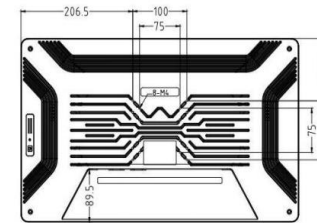

### Views & Dimensions

## Tech Specs

<b>LCD Panel</b>	<b>Screen diagonal</b>	21.5 inch	<b>Touch Panel</b>	<b>Touch technology</b>	PCAP
	<b>Physical resolution</b>	1920*1080		<b>Response time</b>	<5ms
	<b>Aspect ratio</b>	16:9		<b>Touch points</b>	10 points standard
	<b>Display active screen size (mm)</b>	477.6 (W) *269.1 (H)		<b>Touch effective recognition</b>	>1.5mm
	<b>Colours displayed</b>	16.7M		<b>Scanning Frequency</b>	200Hz
	<b>Brightness (cd/m2)</b>	250		<b>Scanning accuracy</b>	4096 * 4096
	<b>Contrast</b>	1200:1		<b>Working Current/Voltage</b>	180Ma/DC+5V±5%
	<b>Visual Angle H/V (°)</b>	175/175		<b>Surface Hardness</b>	Mohs class 7 explosion-proof glass
	<b>Backlight Lifetime (hours)</b>	WLED 30,000			
	<b>Refrash Rate</b>	60 Hz			