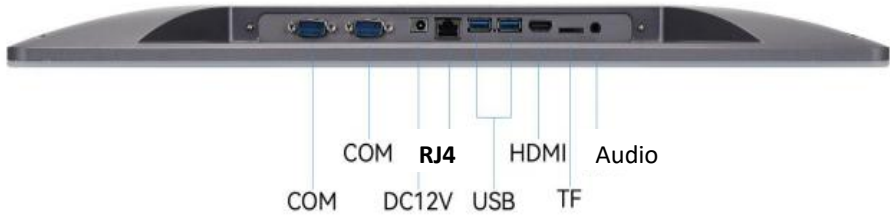

RJ45 Ports	* 1	USB	* 2	TF	* 1	COM	* 2
DC 12V	* 1	HDMI out	* 1	Audio in&out	* 1