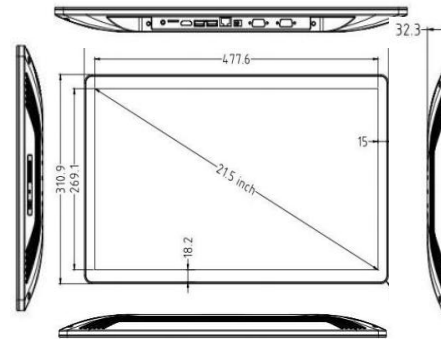

### Views & Dimensions

## Tech Specs

<b>LCD Panel</b>	<b>Screen diagonal</b>	21.5 inch	<b>Touch Panel</b>	<b>Touch technology</b>	PCAP
	<b>Physical resolution</b>	1920*1080		<b>Response time</b>	<5ms
	<b>Aspect ratio</b>	16:9		<b>Touch points</b>	10 points standard
	<b>Display active screen size (mm)</b>	477.6 (W) *269.1 (H)		<b>Touch effective recognition</b>	>1.5mm
	<b>Colours displayed</b>	16.7M		<b>Scanning Frequency</b>	200Hz
	<b>Brightness (cd/m2)</b>	250		<b>Scanning accuracy</b>	4096 * 4096
	<b>Contrast</b>	1200:1		<b>Working Current/Voltage</b>	180Ma/DC+5V±5%
	<b>Visual Angle H/V (°)</b>	175/175		<b>Surface Hardness</b>	Mohs class 7 explosion-proof glass
	<b>Backlight Lifetime (hours)</b>	WLED 30,000			
	<b>Refrash Rate</b>	60 Hz			