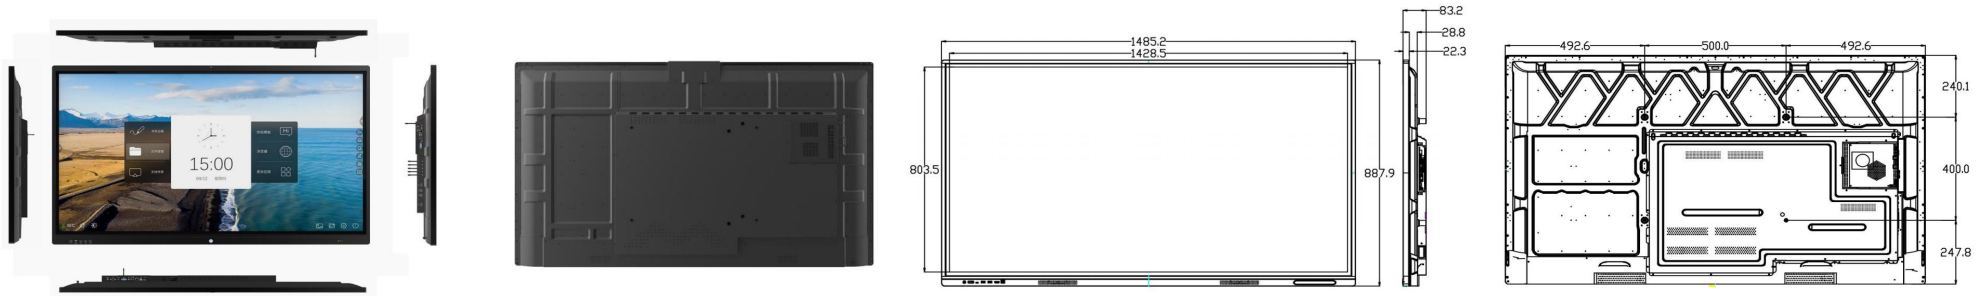

TouchWo®

65" Android Touch PC

Model : RZ65B

Views & Dimensions

Features

- **24/7 Commercial Use**

Industrial-grade Power Supply

30,000-hour extended life LCD display

- **Wall mounted / Floor stand etc**

- **Stylish Appearance**

Industry-leading ultra-narrow screen bezel

Full aluminum alloy frame

- **Surface IP65 waterproof**

CE FC RoHS

Tech Specs

LCD Panel		Touch Panel	
Screen diagonal	65 inch	Touch technology	Infrared
Physical resolution	3840*2160	Response time	<5ms
Aspect ratio	16:09	Touch points	20 points standard
Display active screen size	1428.5*803.5mm	Touch effective recognition	≤15ms
Colours displayed	16.7M	Scanning frequency	200Hz
Brightness (cd/m2)	350	Scanning accuracy	32767×32767
Contrast	5000:1	Working current/voltage	180Ma/DC+5V±5%
Visual angle H/V (°)	178/178	Surface hardness	Mohs class 7 explosion-proof glass
Backlight lifetime (hours)	LED 50,000		
Refresh rate	4K-30HZ		

Operation Environment		Dimension	
Operation Temperature	0°C-50°C	Machine(cm)	148.5 (L) *88.8 (W) * 8.3 (H)
Operation Humidity	10% - 80%	Package(cm)	160.5 (L) *101 (W) * 19.5 (H)
Storage Temperature	-5°C-60°C	Net weight	32 KG
Storage Humidity	10% - 85%	Gross weight	38 KG

Power supply parameters	Power Input	110-240V AC 50/60Hz	Manual	* 1	
	Power Output	DC 12V5A	Wall mount bracket	* 1	
	Standby power consumption	≤0.5W	Included in the Delivery	WIFI antenna	* 1
	Overall power consumption	<125W		Power cable	* 1
			Remote control	*1	