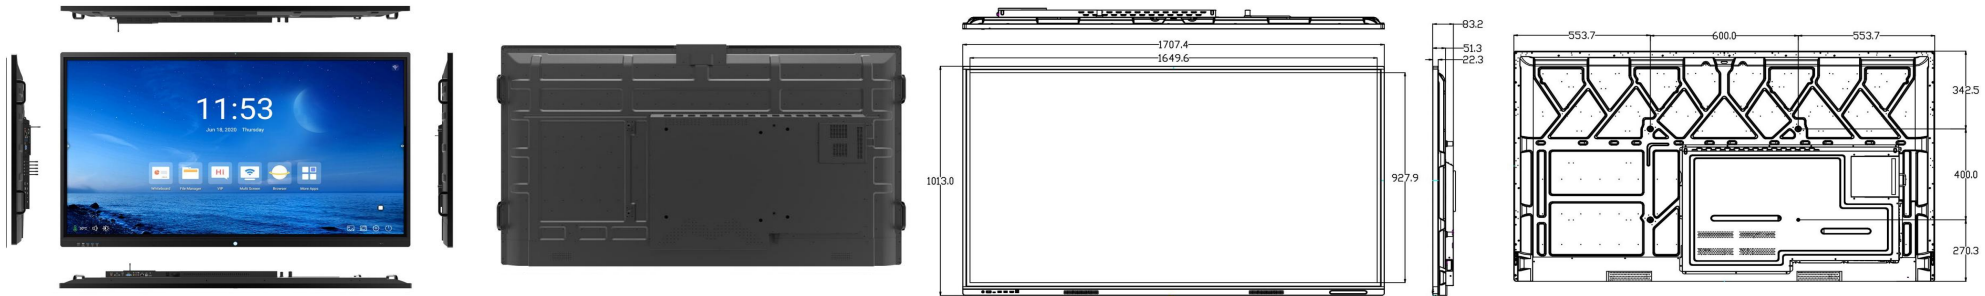

TouchWo®

75" Android Touch PC

Model : RZ75B

Views & Dimensions

Features

- **24/7 Commercial Use**

Industrial-grade Power Supply

30,000-hour extended life LCD display

- **Wall mounted / Floor stand etc**

- **Stylish Appearance**

Industry-leading ultra-narrow screen bezel

Full aluminum alloy frame

- **Surface IP65 waterproof**

CE FC RoHS

Tech Specs

LCD Panel		Touch Panel	
Screen diagonal	75 inch	Touch technology	Infrared
Physical resolution	3840*2160	Response time	<5ms
Aspect ratio	16:09	Touch points	20 points standard
Display active screen size	1649.6 * 927.9 mm	Touch effective recognition	≤15ms
Colours displayed	16.7M	Scanning frequency	200Hz
Brightness (cd/m2)	350	Scanning accuracy	32767×32767
Contrast	5000:1	Working current/voltage	180Ma/DC+5V±5%
Visual angle H/V (°)	178/178	Surface hardness	Mohs class 7 explosion-proof glass
Backlight lifetime (hours)	LED 50,000		
Refresh rate	4K-30HZ		