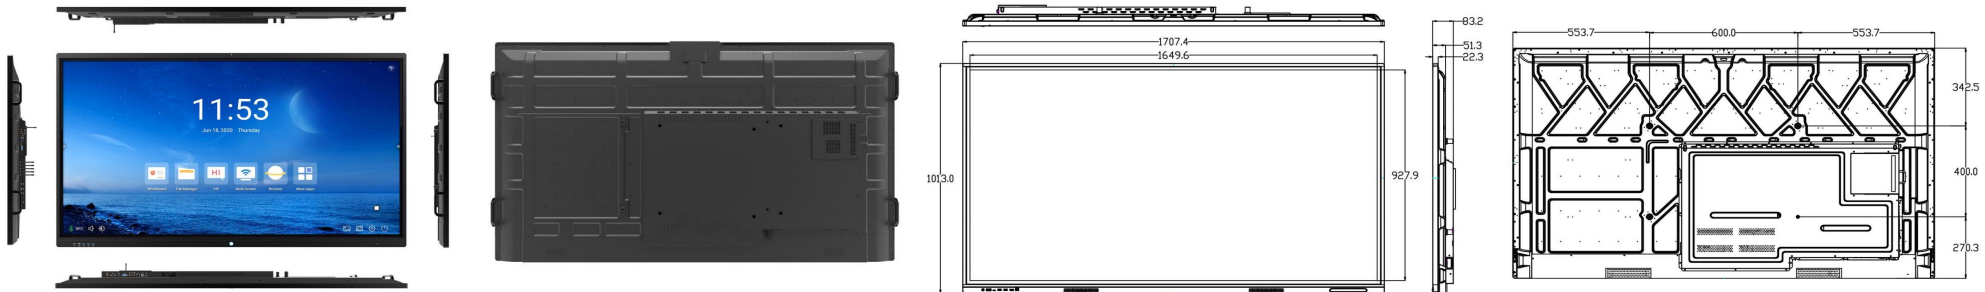

# TouchWo® 75" Touch Monitor

Model : RZ75B

## Views & Dimensions

## Features

- **24/7 Commercial Use**

Industrial-grade Power Supply

30,000-hour extended life LCD display

- **Wall mounted / Floor stand etc**

- **Stylish Appearance**

Industry-leading ultra-narrow screen bezel

## Tech Specs

LCD Panel		Touch Panel	
Screen diagonal	75 inch	Touch technology	Infrared
Physical resolution	3840*2160	Response time	<5ms
Aspect ratio	16:09	Touch points	20 points standard
Display active screen size	1649.6 * 927.9 mm	Touch effective recognition	≤15ms
Colours displayed	16.7M	Scanning frequency	200Hz
Brightness (cd/m2)	350	Scanning accuracy	32767×32767
Contrast	5000:1	Working current/voltage	180Ma/DC+5V±5%
Visual angle H/V (°)	178/178	Surface hardness	Mohs class 7 explosion-proof glass
Backlight lifetime (hours)	LED 50,000		
Refrash rate	4K-30HZ		