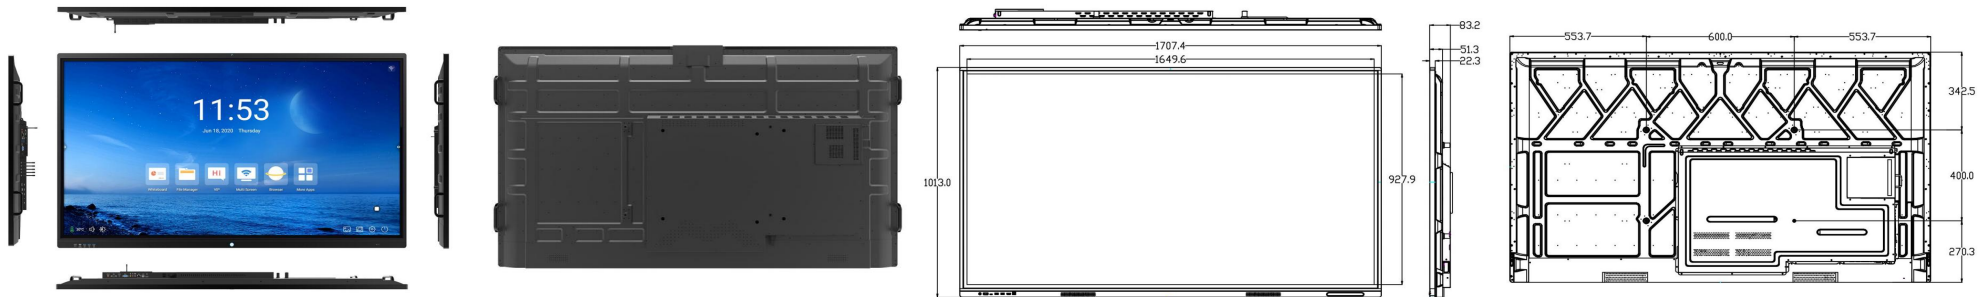

TouchWo®

75" Touch PC

Model : RZ75B

Views & Dimensions

Features

- **24/7 Commercial Use**

Industrial-grade Power Supply

30,000-hour extended life LCD display

- **Wall mounted / Floor stand etc**

- **Stylish Appearance**

Industry-leading ultra-narrow screen bezel

Full aluminum alloy frame

- **Surface IP65 waterproof**

CE FC RoHS

Tech Specs

LCD Panel		Touch Panel	
Screen diagonal	75 inch	Touch technology	Infrared
Physical resolution	3840*2160	Response time	<5ms
Aspect ratio	16:09	Touch points	20 points standard
Display active screen size	1649.6 * 927.9 mm	Touch effective recognition	≤15ms
Colours displayed	16.7M	Scanning frequency	200Hz
Brightness (cd/m2)	350	Scanning accuracy	32767×32767
Contrast	5000:1	Working current/voltage	180Ma/DC+5V±5%
Visual angle H/V (°)	178/178	Surface hardness	Mohs class 7 explosion-proof glass
Backlight lifetime (hours)	LED 50,000		
Refresh rate	4K-30HZ		