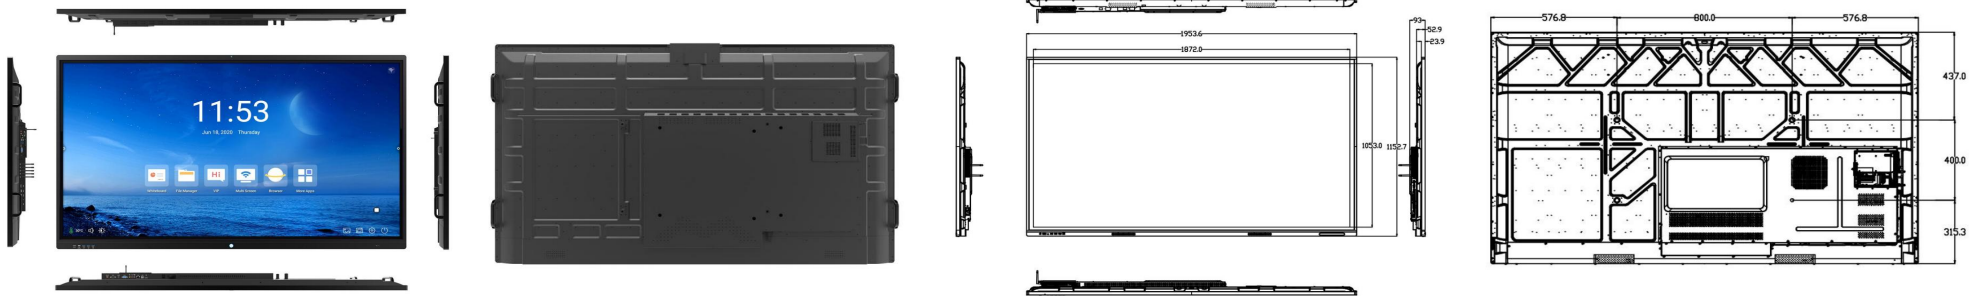

TouchWo[®]

85" Touch Monitor

Model : RZ85B

Views & Dimensions

Features

- **24/7 Commercial Use**

Industrial-grade Power Supply

30,000-hour extended life LCD display

- **Wall mounted / Floor stand etc**

- **Stylish Appearance**

Industry-leading ultra-narrow screen bezel

Full aluminum alloy frame

- **Surface IP65 waterproof**

CE FC RoHS

Tech Specs

LCD Panel		Touch Panel	
Screen diagonal	85 inch	Touch technology	Infrared
Physical resolution	3840*2160	Response time	<5ms
Aspect ratio	16:09	Touch points	20 points standard
Display active screen size	1872 * 1053 mm	Touch effective recognition	≤15ms
Colours displayed	16.7M	Scanning frequency	200Hz
Brightness (cd/m2)	350	Scanning accuracy	32767×32767
Contrast	5000:1	Working current/voltage	180Ma/DC+5V±5%
Visual angle H/V (°)	178/178	Surface hardness	Mohs class 7 explosion-proof glass
Backlight lifetime (hours)	LED 50,000		
Refrash rate	4K-30HZ		

Operation Environment		Dimension	
Operation Temperature	0°C-50°C	Machine(cm)	195.4 (L) ×115.3 (W) ×9.3 (H)
Operation Humidity	10% - 80%	Package(cm)	200 (L) ×129 (W) ×21.5 (H)
Storage Temperature	-5°C-60°C	Net weight	63 KG
Storage Humidity	10% - 85%	Gross weight	74 KG