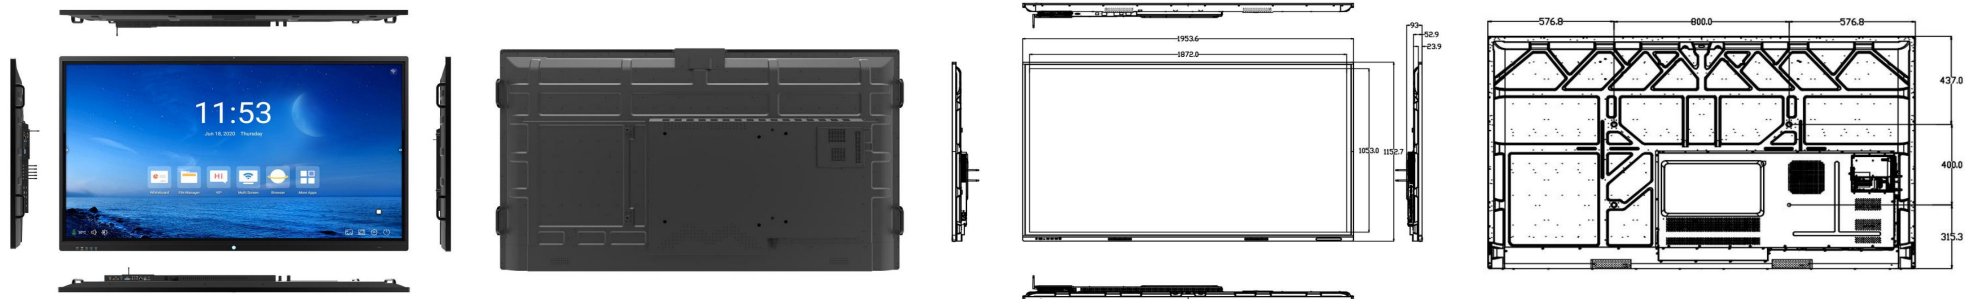

## 85" Touch PC

Model : RZ85B

### Views & Dimensions

### Features

- **24/7 Commercial Use**

Industrial-grade Power Supply

30,000-hour extended life LCD display

- **Wall mounted / Floor stand etc**

- **Stylish Appearance**

Industry-leading ultra-narrow screen bezel