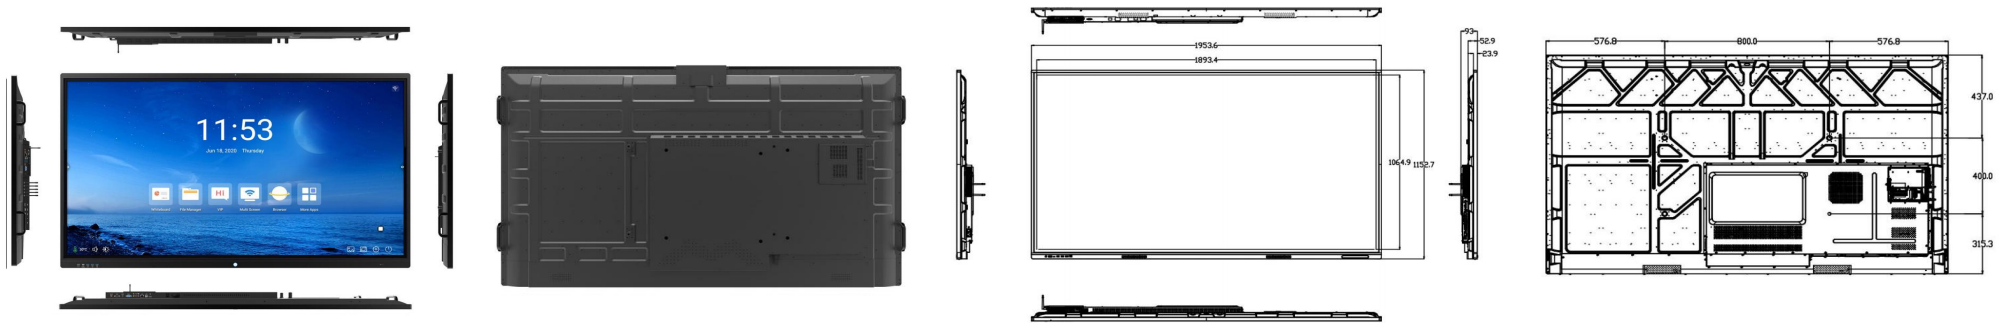

TouchWo®

86" Android Touch PC

Model : RZ86B

Views & Dimensions

Features

- **24/7 Commercial Use**

Industrial-grade Power Supply

30,000-hour extended life LCD display

- **Wall mounted / Floor stand etc**

- **Stylish Appearance**

Industry-leading ultra-narrow screen bezel

Full aluminum alloy frame

- **Surface IP65 waterproof**

CE FC RoHS

Tech Specs

LCD Panel		Touch Panel	
Screen diagonal	86 inch	Touch technology	Infrared
Physical resolution	3840*2160	Response time	<8ms
Aspect ratio	16:09	Touch points	20 points standard
Display active screen size	1893.4 * 1064.9mm	Touch effective recognition	≤15ms
Colours displayed	16.7M	Cursor speed	120/S
Brightness (cd/m2)	350	Scanning accuracy	32767×32767
Contrast	5000:1	Working current/voltage	180Ma/DC+5V±5%
Visual angle H/V (°)	178/178	Surface cardness	Mohs class 7 explosion-proof glass
Backlight lifetime (hours)	LED 50,000		
Refrash rate	4K-30HZ		

Operation Environment		Dimension	
Operation Temperature	0°C-50°C	Machine(cm)	195.4(L) × 115.3(W) × 9.3(H)
Operation Humidity	10% - 80%	Package(cm)	207(L) × 129(W) × 21.5(H)
Storage Temperature	-5°C-60°C	Net weight	63 KG
Storage Humidity	10% - 85%	Gross weight	74 KG

Power supply parameters	Power Input	110-240V AC 50/60Hz	Manual	* 1	
	Power Output	DC 12V5A	Wall mount bracket	* 1	
	Standby power consumption	≤0.5W	Included in the Delivery	WIFI antenna	* 1
	Overall power consumption	<400W		Power cable	* 1
			Remote control	*1	