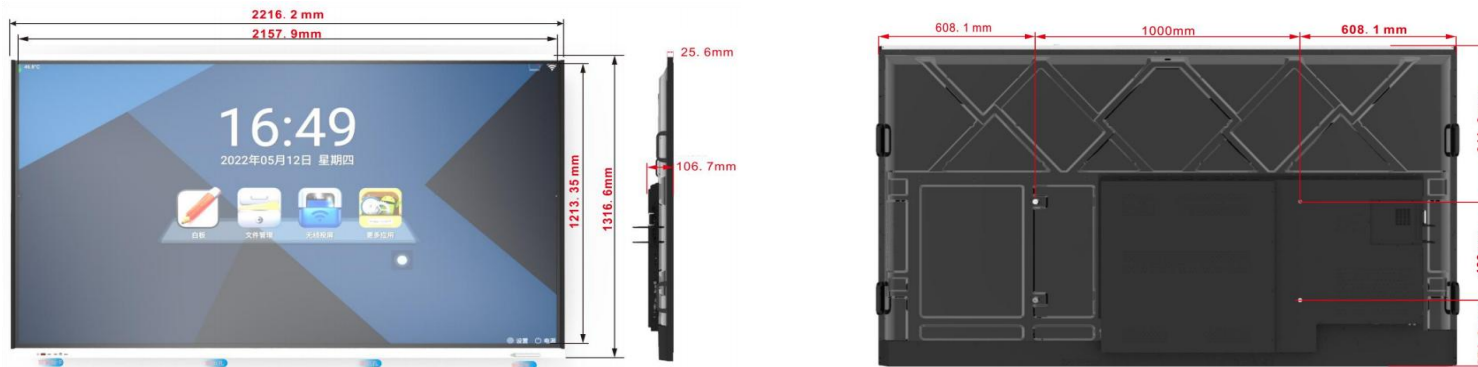

TouchWo®

98" Android Touch PC

Model : RZ98B

Views & Dimensions

Features

- **24/7 Commercial Use**

Industrial-grade Power Supply

30,000-hour extended life LCD display

- **Wall mounted / Floor stand etc**

- **Stylish Appearance**

Industry-leading ultra-narrow screen bezel

Full aluminum alloy frame

- **Surface IP65 waterproof**

Tech Specs

LCD Panel		Touch Panel	
Screen diagonal	98 inch	Touch technology	Infrared
Physical resolution	3840*2160	Response time	<8ms
Aspect ratio	16:09	Touch points	20 points standard
Display active screen size	2157.9×1213.35 mm	Touch effective recognition	≤15ms
Colours displayed	16.7M	Cursor speed	120/S
Brightness (cd/m2)	350	Scanning accuracy	32767×32767
Contrast	5000:1	Working current/voltage	180Ma/DC+5V±5%
Visual angle H/V (°)	178/178	Surface cardness	Mohs class 7 explosion-proof glass
Backlight lifetime (hours)	LED 50,000		
Refresh rate	4K-30HZ		

Operation Environment		Dimension	
Operation Temperature	0°C-50°C	Machine(cm)	221.6 (L) ×131.7 (W) ×10.7 (H)
Operation Humidity	10% - 80%	Package(cm)	235.5 (L) ×145.5 (W) ×23.5 (H)
Storage Temperature	-5°C-60°C	Net weight	88 KG
Storage Humidity	10% - 85%	Gross weight	102 KG