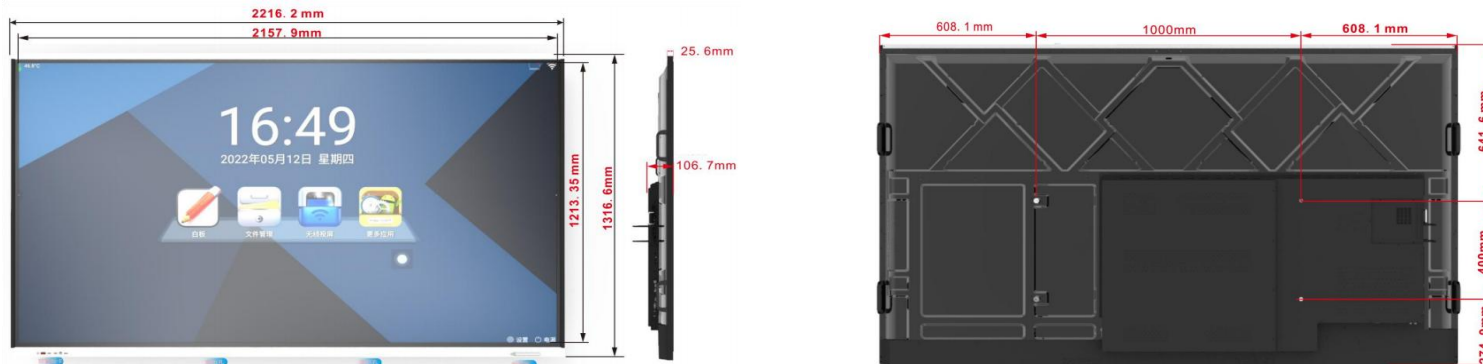

## 98" Touch PC

Model : RZ98B

### Views & Dimensions

## Tech Specs

LCD Panel		Touch Panel	
Screen diagonal	98 inch	Touch technology	Infrared
Physical resolution	3840*2160	Response time	<8ms
Aspect ratio	16:09	Touch points	20 points standard
Display active screen size	2157.9×1213.35 mm	Touch effective recognition	≤15ms
Colours displayed	16.7M	Cursor speed	120/S
Brightness (cd/m2)	350	Scanning accuracy	32767×32767
Contrast	5000:1	Working current/voltage	180Ma/DC+5V±5%
Visual angle H/V (°)	178/178	Surface cardness	Mohs class 7 explosion-proof glass
Backlight lifetime (hours)	LED 50,000		
Refrash rate	4K-30HZ		

Operation Environment		Dimension	
Operation Temperature	0°C-50°C	Machine(cm)	221.6 (L) ×131.7 (W) ×10.7 (H)
Operation Humidity	10% - 80%	Package(cm)	235.5 (L) ×145.5 (W) ×23.5 (H)
Storage Temperature	-5°C-60°C	Net weight	88 KG
Storage Humidity	10% - 85%	Gross weight	102 KG